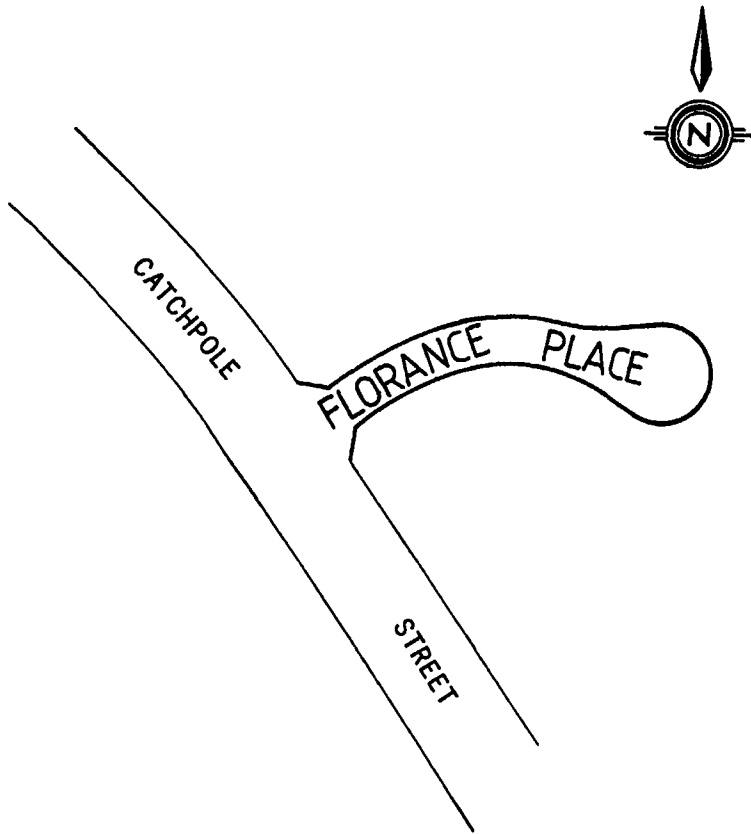

MACQUARIE

[Handwritten Signature]
DELEGATES INITIALS