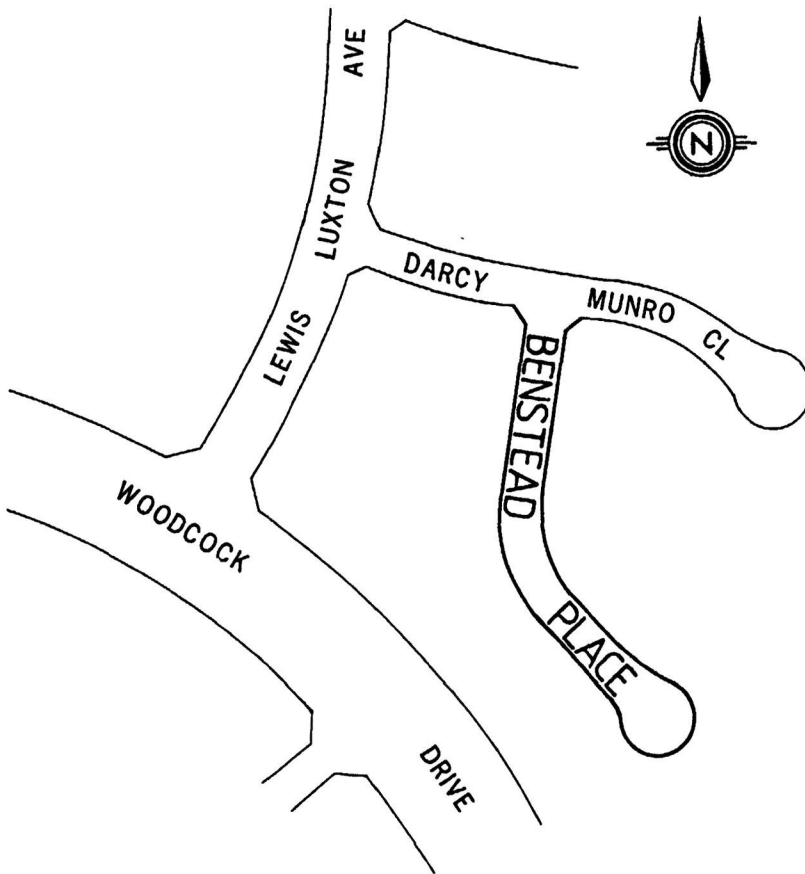

GORDON

SMY
DELEGATES INITIALS