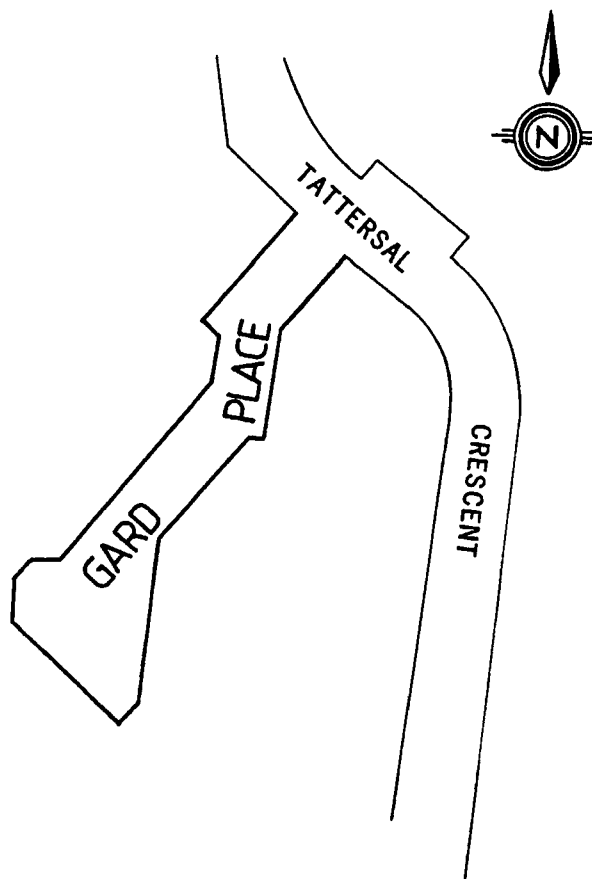

**SCHEDULE 'A'**  
**STREET NOMENCLATURE**  
**LIST OF ADDITIONAL NAMES WITH REFERENCE TO ORIGIN**

<u>NAME</u>	<u>ORIGIN</u>	<u>SIGNIFICANCE</u>
<b>Division of Florey</b>	<b>Theme: Scientists</b>	
Gard Place	Kenneth R Gard OBE (1898-1976)	Chemist, developed several varieties of cane sugar.
<b>Division of Gordon</b>	<b>Theme: Sportspersons</b>	
Benstead Place	Thomas Arthur Benstead (1896 - 1971)	Motor cyclist early 1920's
<b>Division of Kambah</b>	<b>Theme: Pioneers</b>	
Clark Place	Carnegie Clark (1881 - 1959)	Professional golfer, designer of many courses
Cremin Close	Eric Cremin (1914 - 1973)	Professional golfer, 1937-56
Elanora Place	Private golf course Sydney NSW	Aboriginal name meaning "Home by the Sea"
MacNeil Place	Hugh MacNeil	Amateur golfer, winner of many titles
MtVernon Drive	Country Club St Mary's NSW	Longest golf course in Australia
Soutar Place	Dan Soutar (1881 -1959)	Professional golfer, course designer
<b>Division of Macquarie</b>	<b>Theme: Contemporaries of Gvnr Macquarie</b>	
Florance Place	Thomas Florance (c.1783 - 1867)	Surveyor
<b>Division of Monash</b>	<b>Theme: Engineers</b>	
Steffanoni Circuit	Victor Lewis (1901 - 1974)	Surveyor and military engineer

**SCHEDULE 'B'**  
**STREET NOMENCLATURE**

**REVOCATIONS:**

**Division of Monash**

**Corlette Crescent**

That part of the western portion which extended in a south westerly direction then north, then east, then south.