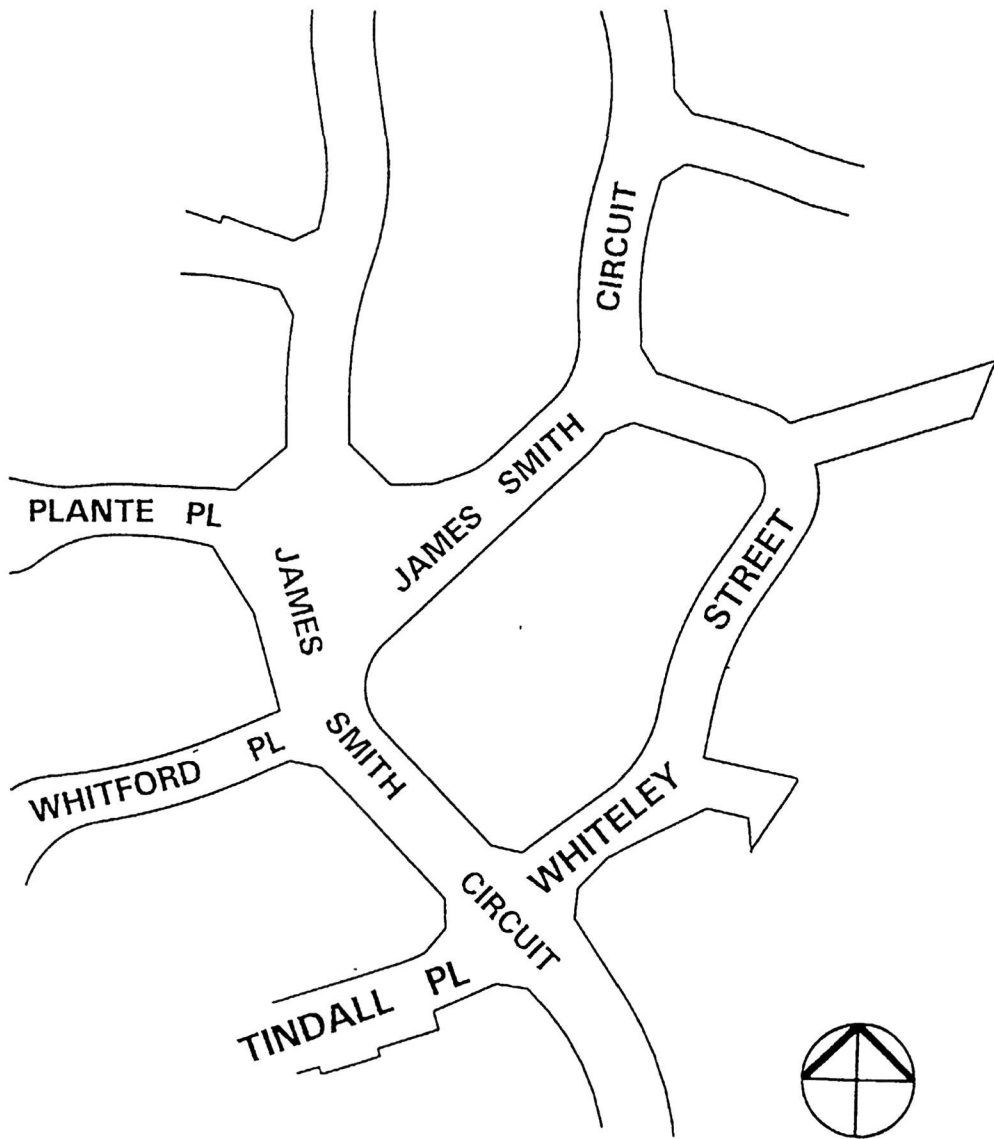

Division of CONDER

.....
Delegate's Initials

This is Page Two of Schedule 'B' to the Instrument signed by the Delegate of the Minister on
the 24th day of MARCH 1997.