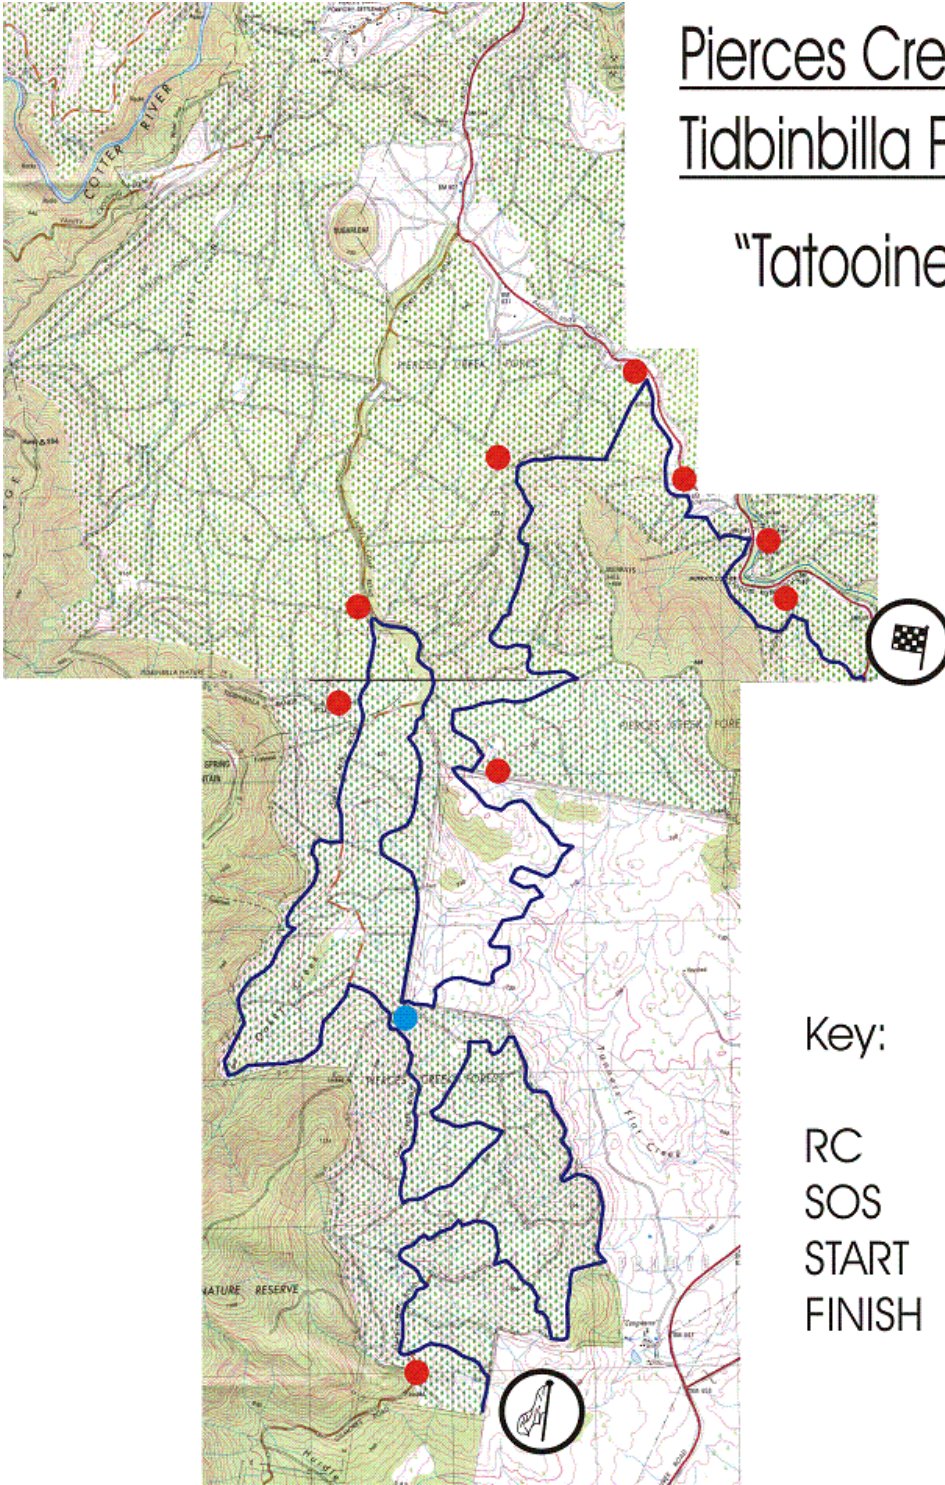

The ‘green’ special stages are conducted over the following roads:

- Map 1 – Special stage 1 – Greenhills (roads marked in blue);
- Map 2 – Special stage 2 – Hyles I and special stage 6 – Hyles II (roads marked in blue);
- Map 3 – Special stage 3 – East West I and special stage 7 – East West II (roads marked in blue);
- Map 4 – Special stage 4 – Murrays Corner I and special stage 9 – Murrays Corner II (roads marked in blue);

- Map 5 – Special stage 5 – Tidbinbilla I and special stage 10 – Tidbinbilla II (roads marked in blue);
- Map 6 – Special stage 8 – Pierces East (roads marked in blue);

4 Expiry

This declaration expires on 13 May 2006.

Key:

- RC ●
- SOS ●
- START 
- FINISH 

Hyles Block Forest "Jabba" Stage

Key:

RC
SOS
START
FINISH

East West and Sherwood Forests

“Boba Fett” Stage

Key:

- RC
- SOS
- START
- FINISH

Murray's Corner Forest "Yoda" Stage

Key:

RC
SOS
START
FINISH

MAP 5
Special Stage 5
Special Stage 10

Pierces Creek and
Tidbinbilla Forests

"Tattooine" Stage

Pierces East Forest "Calrissian" Stage