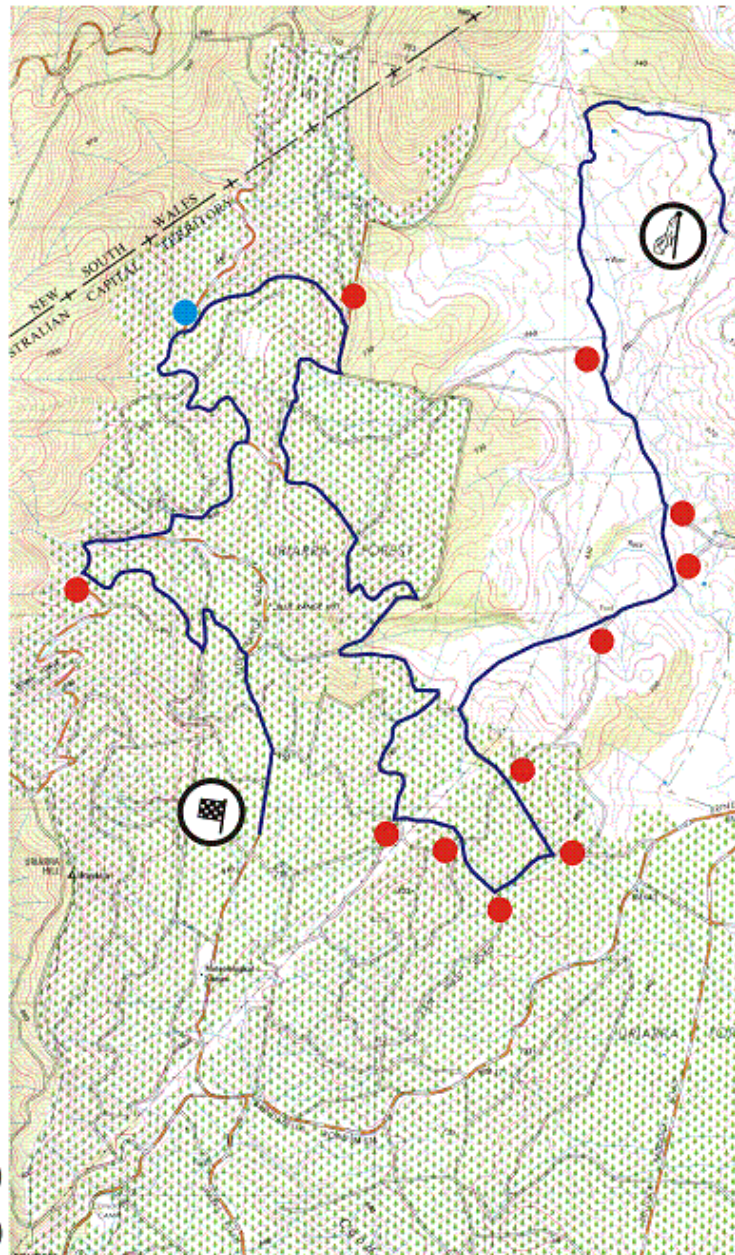

The ‘green’ special stages are conducted over the following roads:

- Map 1 – Special stage 1 – Greenhills (roads marked in blue);
- Map 2 – Special stage 2 – Hyles I and special stage 6 – Hyles II (roads marked in blue);
- Map 3 – Special stage 3 – East West I and special stage 7 – East West II (roads marked in blue);
- Map 4 – Special stage 4 – Murrays Corner I and special stage 9 – Murrays Corner II (roads marked in blue);

- Map 5 – Special stage 5 – Tidbinbilla I and special stage 10 – Tidbinbilla II (roads marked in blue);
- Map 6 – Special stage 8 – Pierces East (roads marked in blue);

4 Expiry

This declaration expires on 13 May 2006.

Key:

- RC ●
- SOS ●
- START 
- FINISH 

Hyles Block Forest "Jabba" Stage

Key:

RC
SOS
START
FINISH

East West and Sherwood Forests

“Boba Fett” Stage

Key:

- RC
- SOS
- START
- FINISH

Murray's Corner Forest "Yoda" Stage

Key:

RC
SOS
START
FINISH

MAP 5
Special Stage 5
Special Stage 10

Pierces Creek and
Tidbinbilla Forests

"Tattooine" Stage

Pierces East Forest "Calrissian" Stage