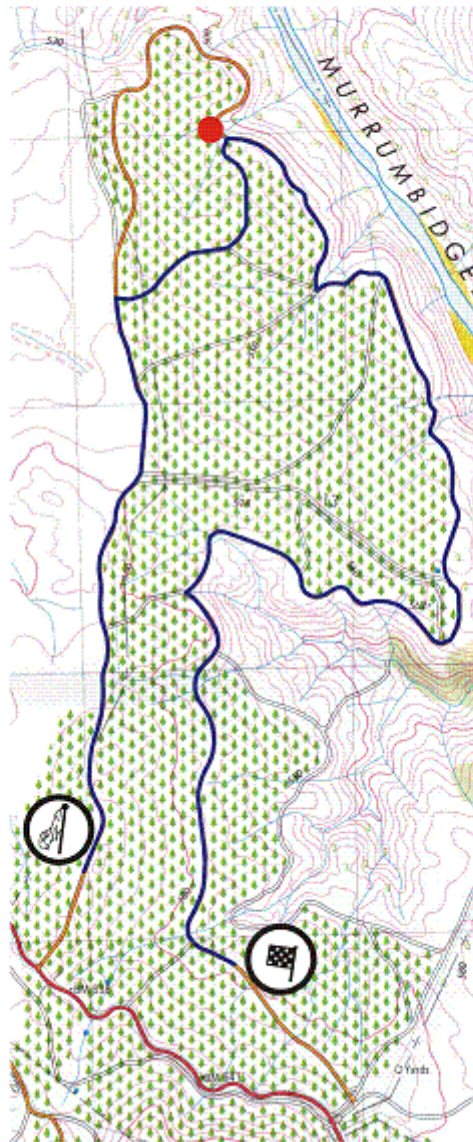

The ‘green’ special stages are conducted over the following roads:

- Map 1 – Special stage 1 – Greenhills (roads marked in blue);
- Map 2 – Special stage 2 – Hyles I and special stage 6 – Hyles II (roads marked in blue);
- Map 3 – Special stage 3 – East West I and special stage 7 – East West II (roads marked in blue);
- Map 4 – Special stage 4 – Murrays Corner I and special stage 9 – Murrays Corner II (roads marked in blue);

- Map 5 – Special stage 5 – Tidbinbilla I and special stage 10 – Tidbinbilla II (roads marked in blue);
- Map 6 – Special stage 8 – Pierces East (roads marked in blue);

4 Expiry

This declaration expires on 13 May 2006.

Key:

- RC ●
- SOS ●
- START 
- FINISH 

Hyles Block Forest "Jabba" Stage

Key:

RC
SOS
START
FINISH

East West and Sherwood Forests

“Boba Fett” Stage

Key:

- RC
- SOS
- START
- FINISH

Murray's Corner Forest "Yoda" Stage

Key:

RC
SOS
START
FINISH

MAP 5
Special Stage 5
Special Stage 10

Pierces Creek and
Tidbinbilla Forests

"Tattooine" Stage

Pierces East Forest "Calrissian" Stage