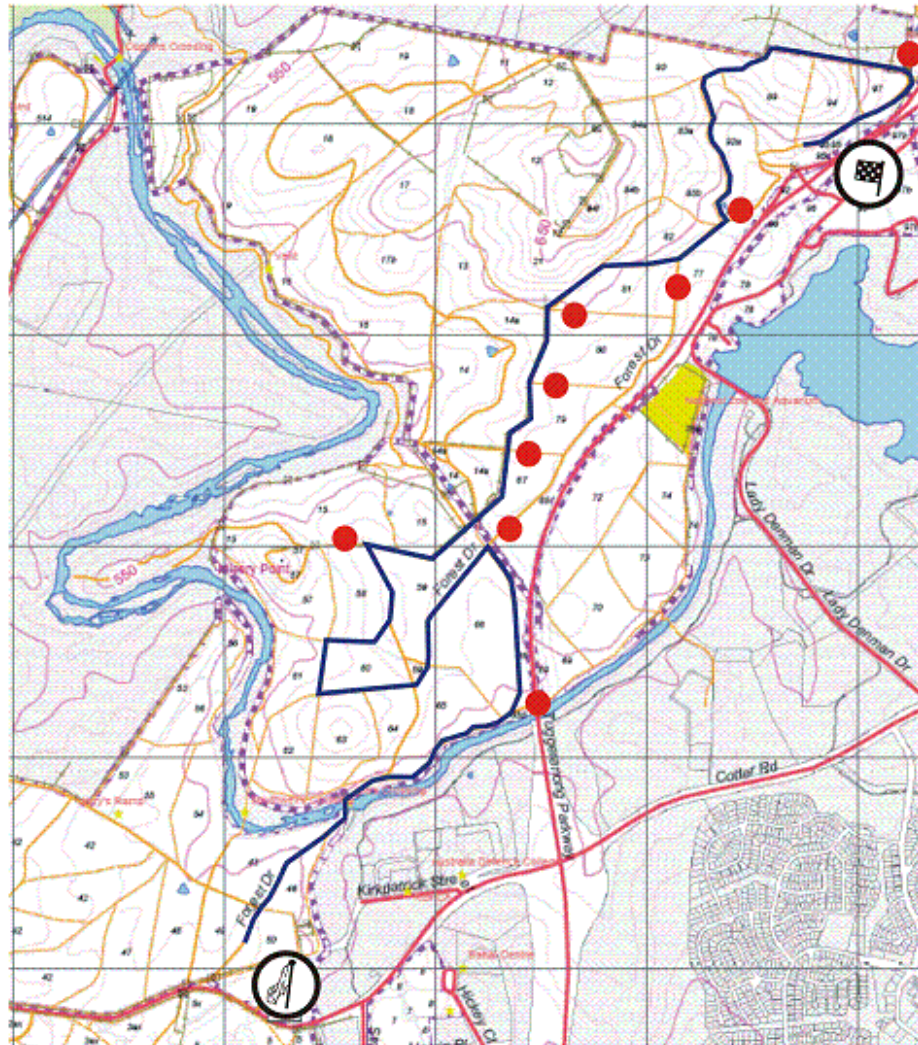

The ‘green’ special stages are conducted over the following roads:

- Map 1 – Special stage 1 – Greenhills (roads marked in blue);
- Map 2 – Special stage 2 – Hyles I and special stage 6 – Hyles II (roads marked in blue);
- Map 3 – Special stage 3 – East West I and special stage 7 – East West II (roads marked in blue);
- Map 4 – Special stage 4 – Murrays Corner I and special stage 9 – Murrays Corner II (roads marked in blue);

- Map 5 – Special stage 5 – Tidbinbilla I and special stage 10 – Tidbinbilla II (roads marked in blue);
- Map 6 – Special stage 8 – Pierces East (roads marked in blue);

4 Expiry

This declaration expires on 13 May 2006.

Key:

- RC ●
- SOS ●
- START 
- FINISH 

Hyles Block Forest "Jabba" Stage

Key:

RC
SOS
START
FINISH

East West and Sherwood Forests

“Boba Fett” Stage

Key:

- RC
- SOS
- START
- FINISH

Murray's Corner Forest "Yoda" Stage

Key:

RC
SOS
START
FINISH

MAP 5
Special Stage 5
Special Stage 10

Pierces Creek and
Tidbinbilla Forests

"Tattooine" Stage

Pierces East Forest "Calrissian" Stage