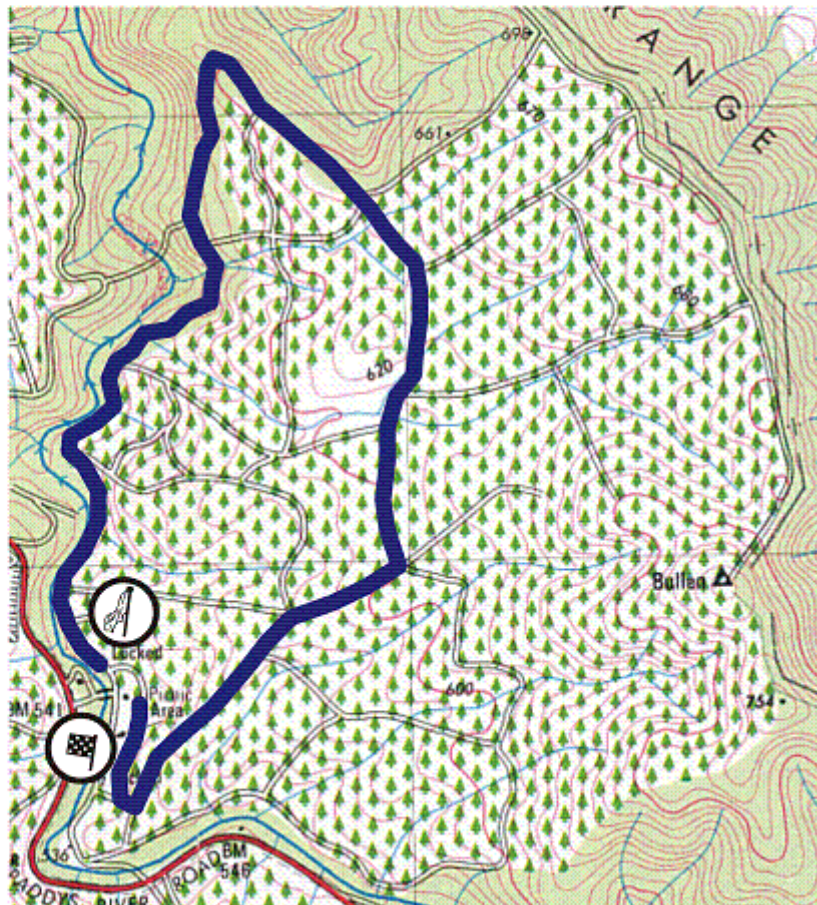

The ‘green’ special stages are conducted over the following roads:

- Map 1 – Special stage 1 – Greenhills (roads marked in blue);
- Map 2 – Special stage 2 – Hyles I and special stage 6 – Hyles II (roads marked in blue);
- Map 3 – Special stage 3 – East West I and special stage 7 – East West II (roads marked in blue);
- Map 4 – Special stage 4 – Murrays Corner I and special stage 9 – Murrays Corner II (roads marked in blue);

Key:

- RC ●
- SOS ●
- START 
- FINISH 

Hyles Block Forest "Jabba" Stage

Key:

RC
SOS
START
FINISH

East West and Sherwood Forests

“Boba Fett” Stage

Key:

- RC
- SOS
- START
- FINISH

Murray's Corner Forest "Yoda" Stage

Key:

RC
SOS
START
FINISH

MAP 5
Special Stage 5
Special Stage 10

Pierces Creek and
Tidbinbilla Forests

"Tattooine" Stage

Pierces East Forest "Calrissian" Stage