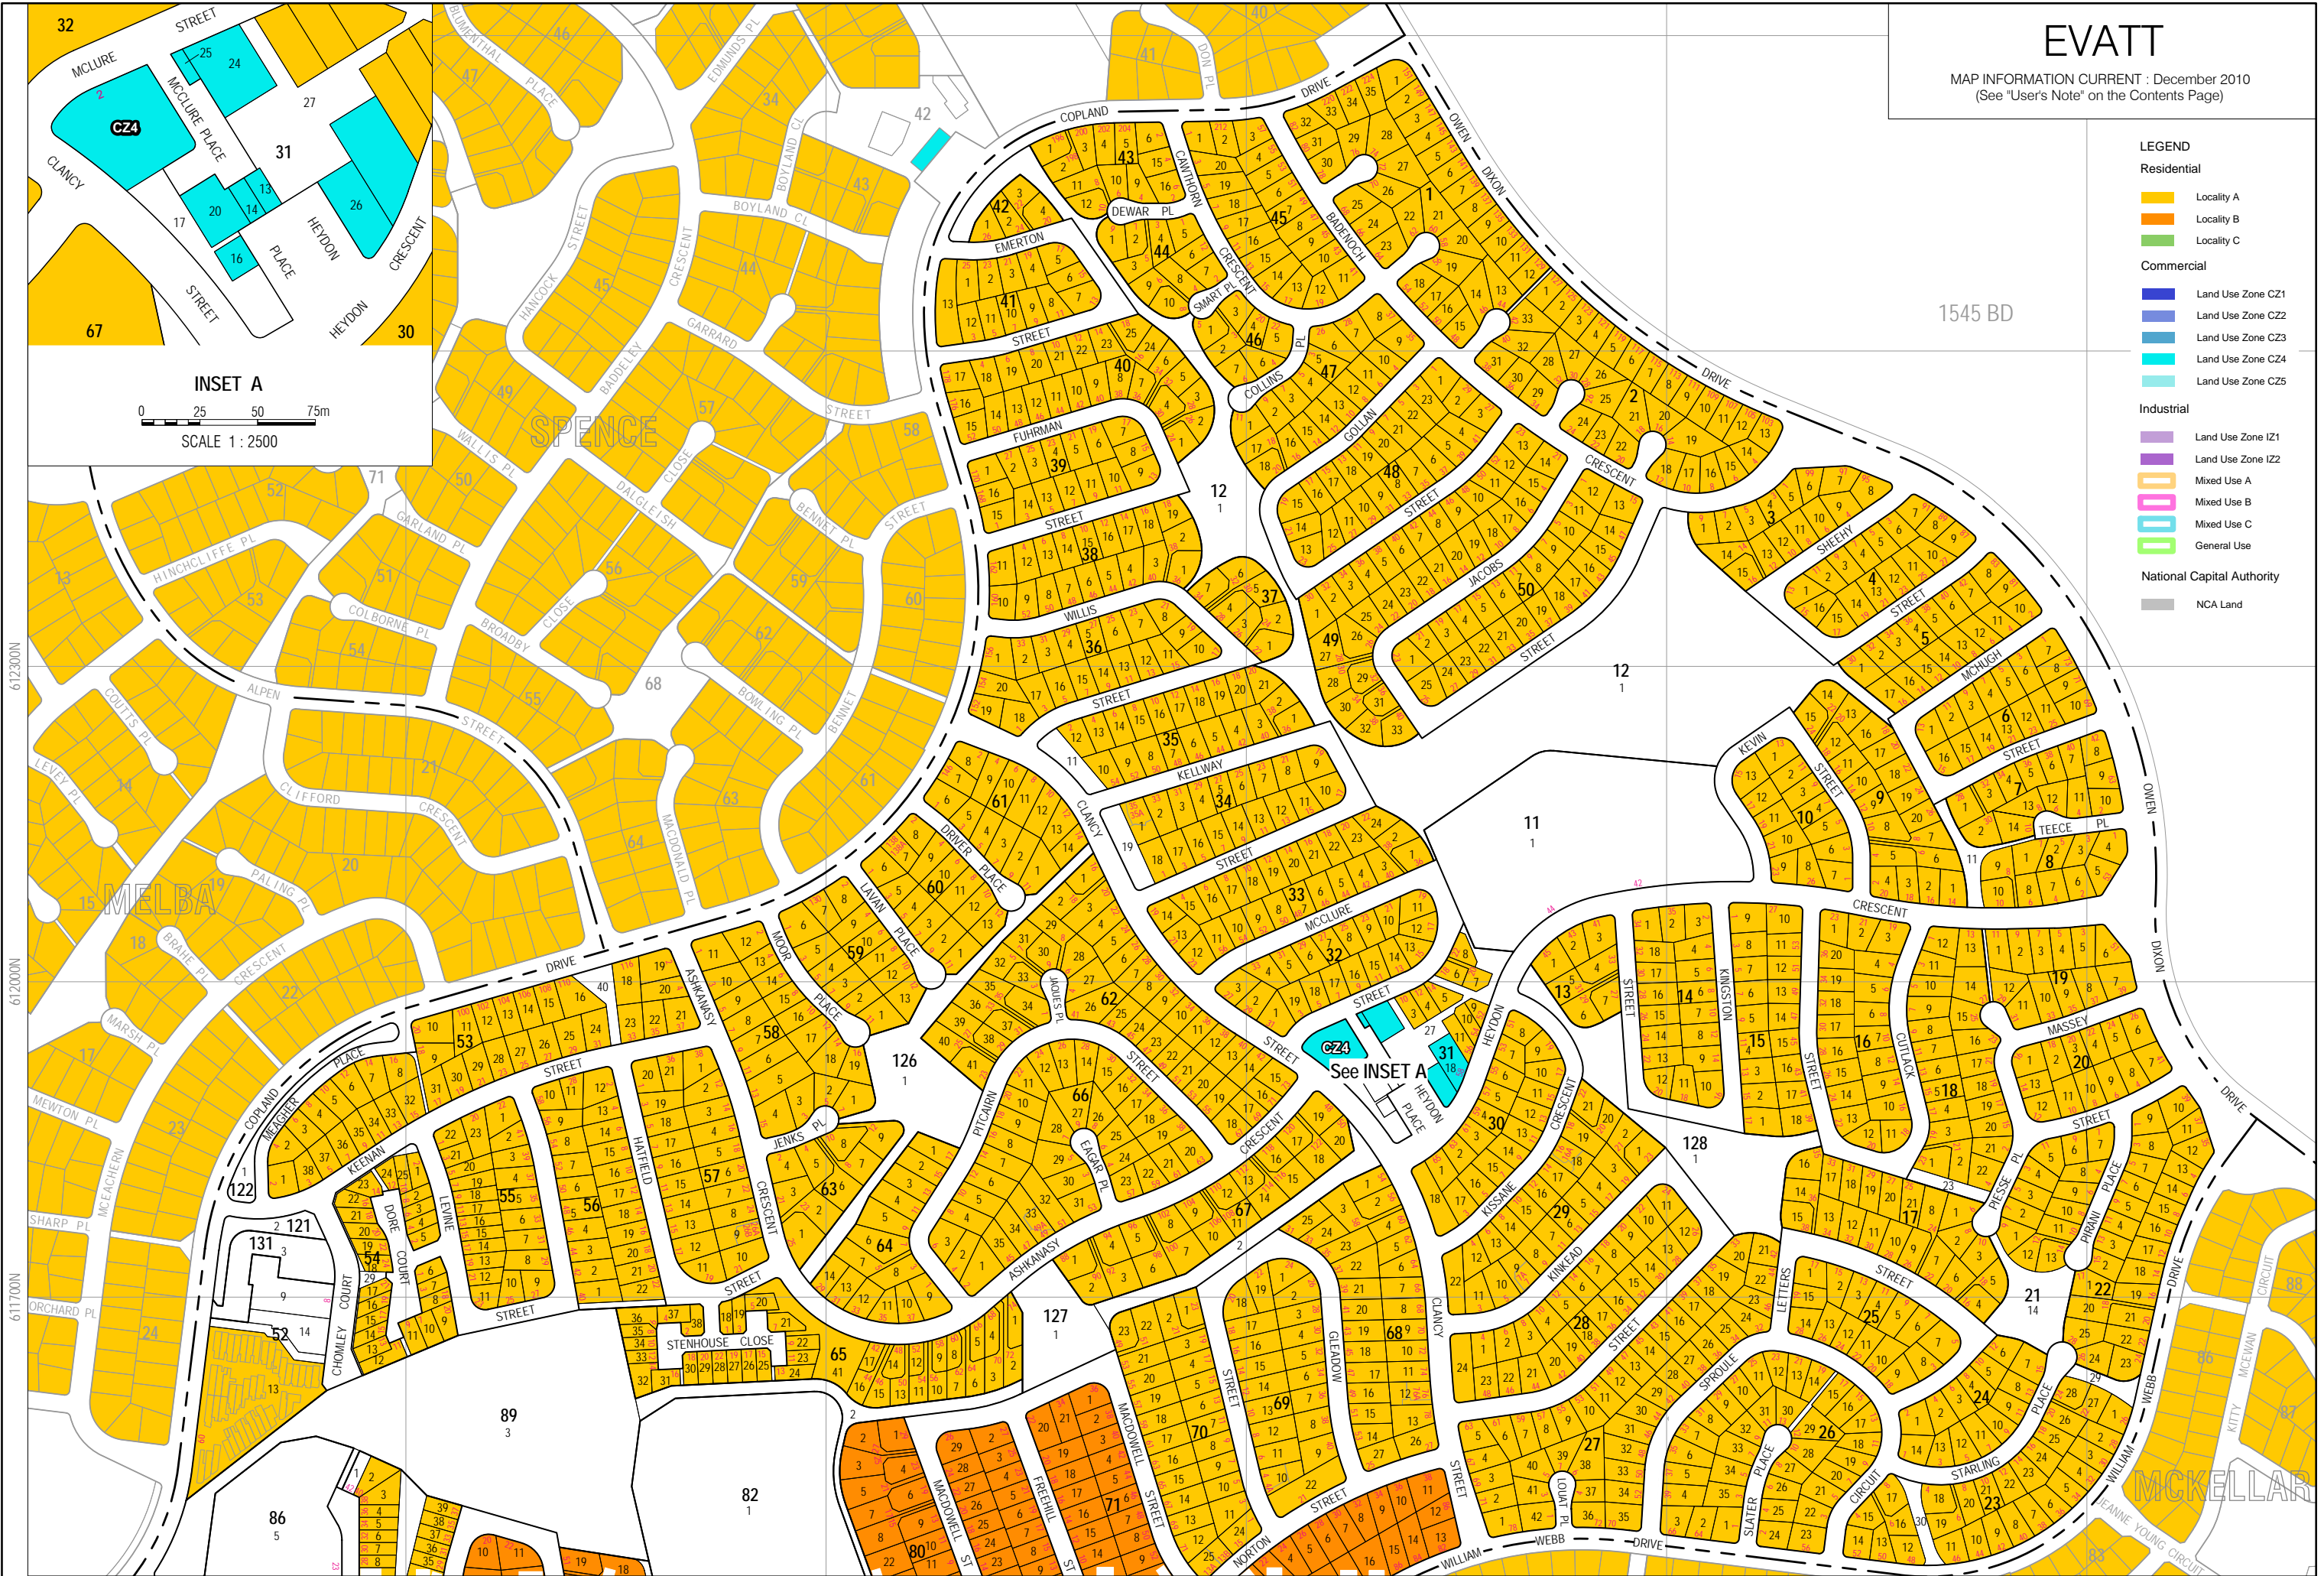

EVATT

MAP INFORMATION CURRENT : December 2010
(See "User's Note" on the Contents Page)

LEGEND

Residential

- Locality A
- Locality B
- Locality C

Commercial

- Land Use Zone C21
- Land Use Zone C22
- Land Use Zone C23
- Land Use Zone C24
- Land Use Zone C25

Industrial

- Land Use Zone I21
- Land Use Zone I22
- Mixed Use A
- Mixed Use B
- Mixed Use C
- General Use

National Capital Authority

- NCA Land

INSET A
0 25 50 75m
SCALE 1 : 2500

1545 BD

LEGEND

Residential

- Locality A
- Locality B
- Locality C

Commercial

- Land Use Zone CZ1
- Land Use Zone CZ2
- Land Use Zone CZ3
- Land Use Zone CZ4
- Land Use Zone CZ5

Industrial

- Land Use Zone IZ1
- Land Use Zone IZ2

Mixed Use

- Mixed Use A
- Mixed Use B
- Mixed Use C

General Use

- General Use

National Capital Authority

- NCA Land

MAP INFORMATION CURRENT : December 2010
 (See "User's Note" on the Contents Page)
 ©Copyright ACT Government 2010