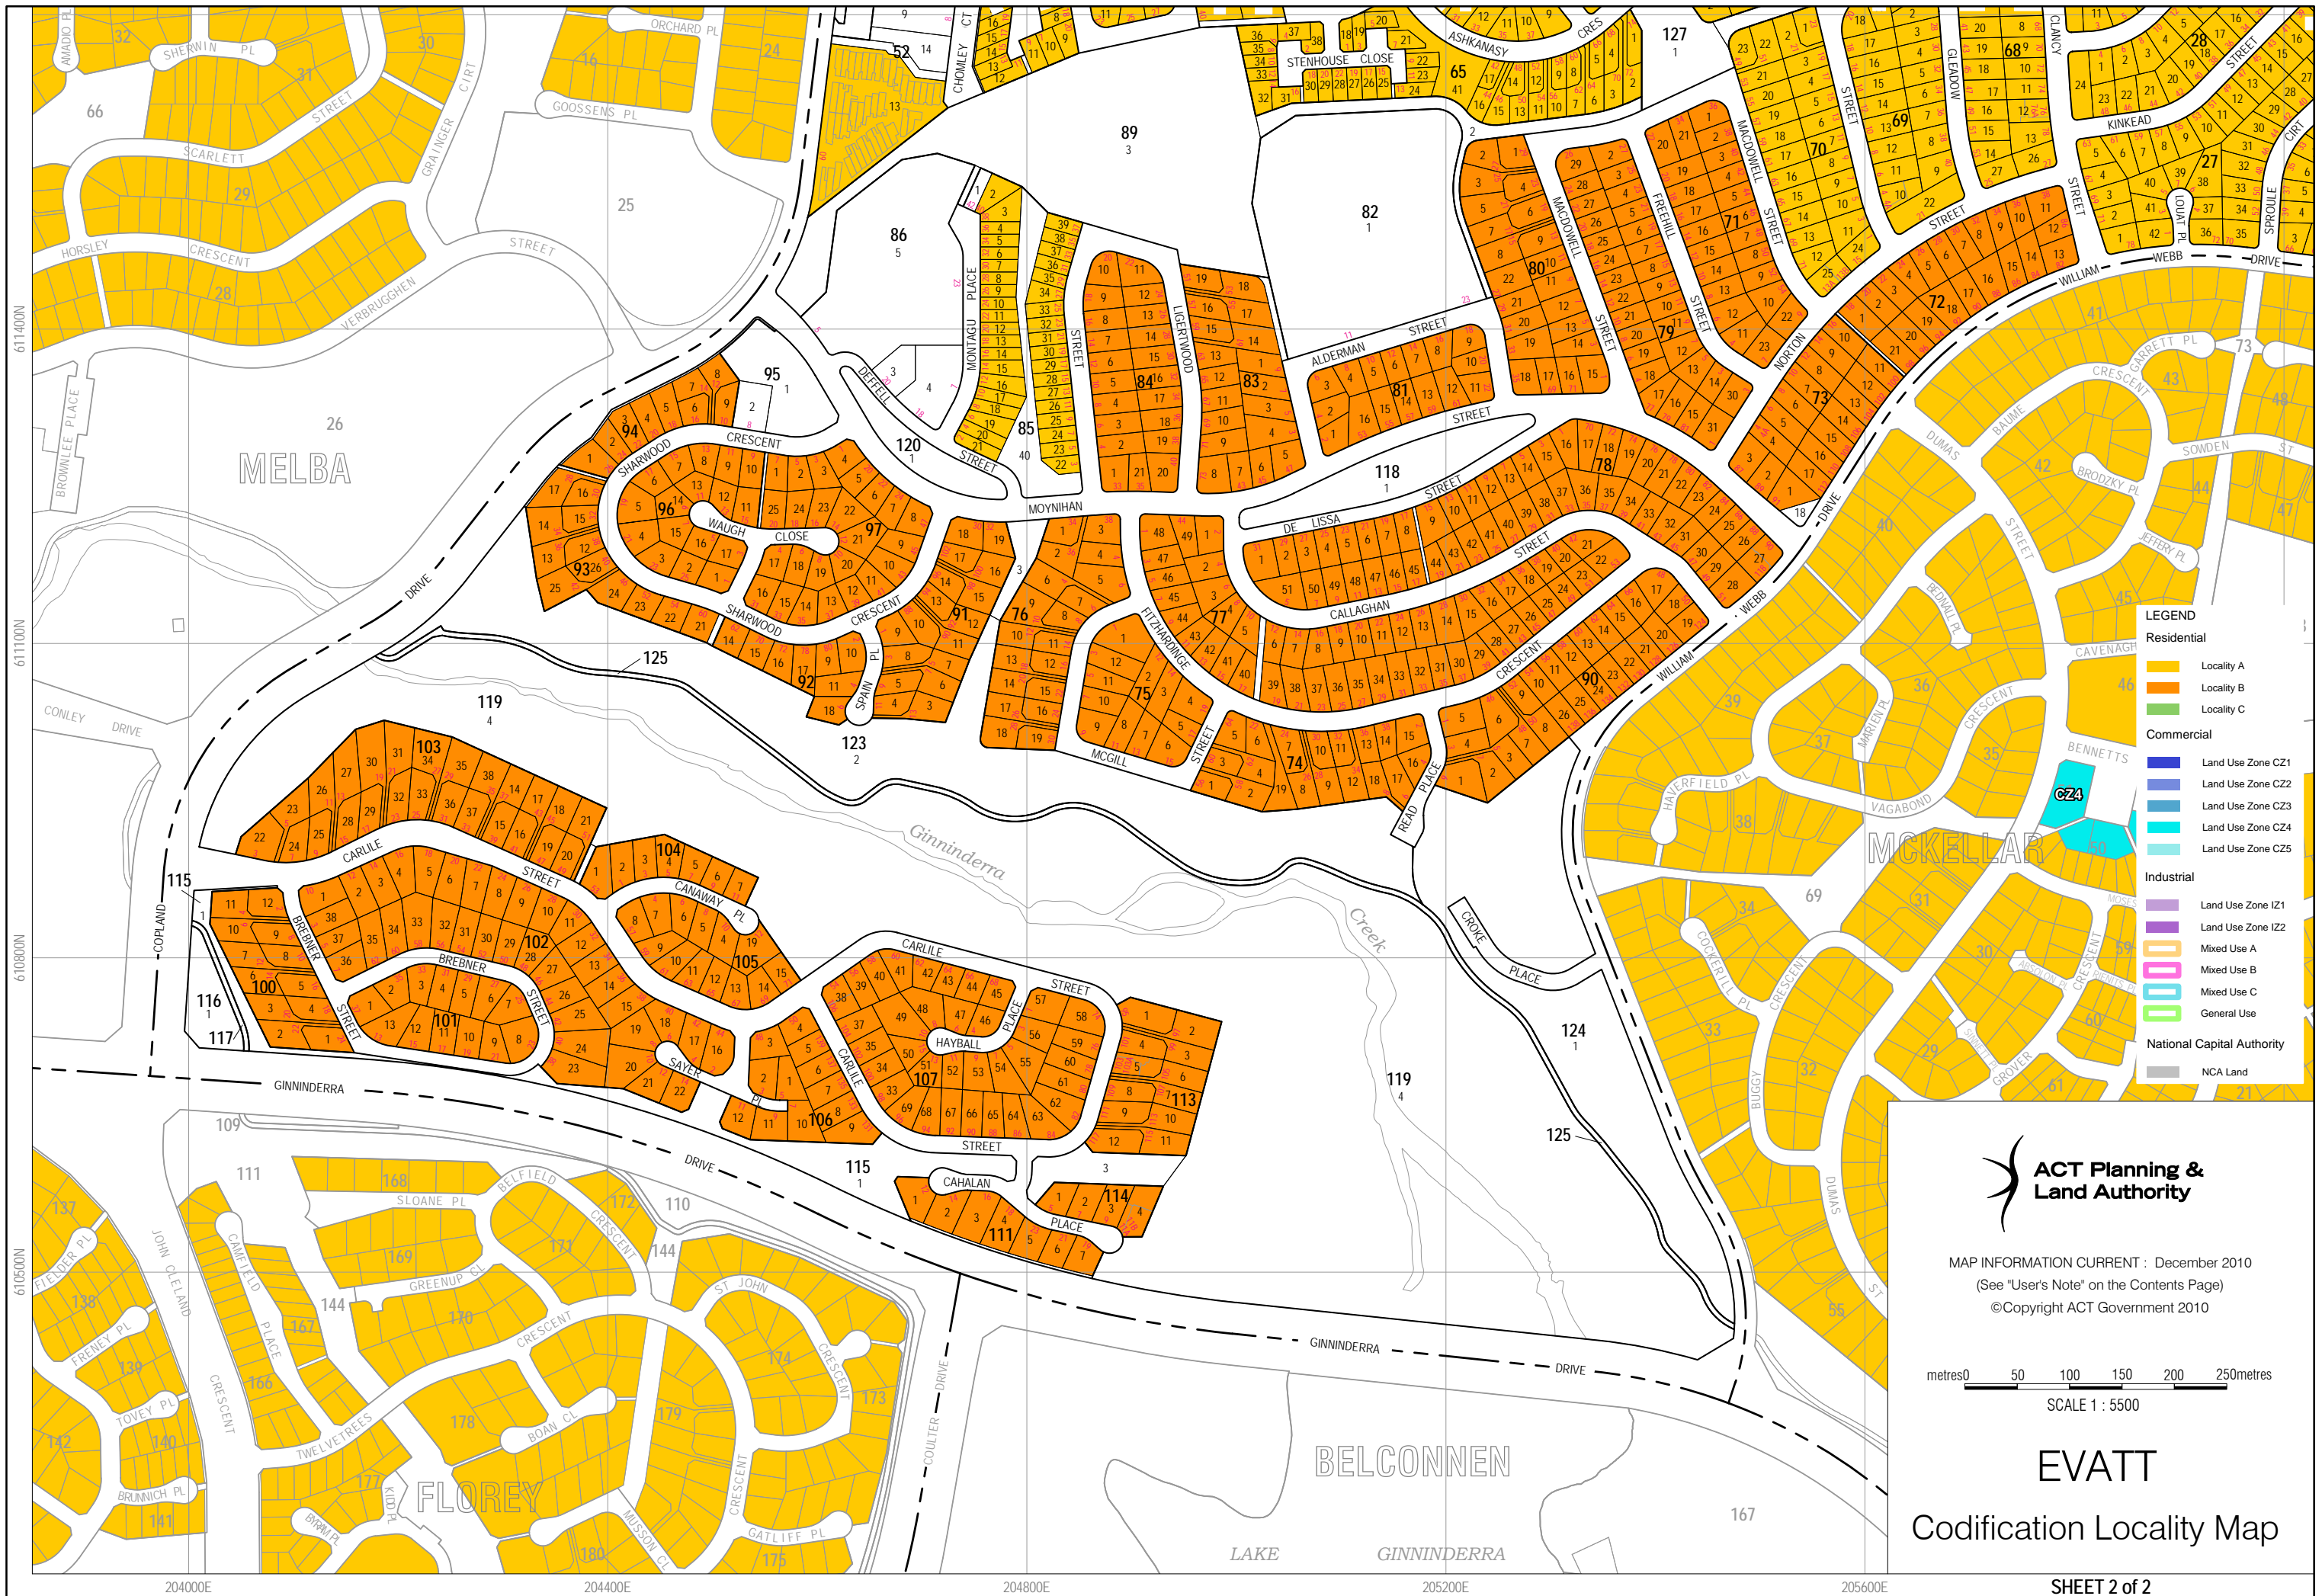

EVATT

MAP INFORMATION CURRENT : December 2010
(See "User's Note" on the Contents Page)

LEGEND

Residential

- Locality A
- Locality B
- Locality C

Commercial

- Land Use Zone C21
- Land Use Zone C22
- Land Use Zone C23
- Land Use Zone C24
- Land Use Zone C25

Industrial

- Land Use Zone I21
- Land Use Zone I22
- Mixed Use A
- Mixed Use B
- Mixed Use C
- General Use

National Capital Authority

- NCA Land

INSET A
0 25 50 75m
SCALE 1 : 2500

1545 BD

LEGEND

Residential

- Locality A
- Locality B
- Locality C

Commercial

- Land Use Zone CZ1
- Land Use Zone CZ2
- Land Use Zone CZ3
- Land Use Zone CZ4
- Land Use Zone CZ5

Industrial

- Land Use Zone IZ1
- Land Use Zone IZ2

Mixed Use

- Mixed Use A
- Mixed Use B
- Mixed Use C

General Use

- General Use

National Capital Authority

- NCA Land

MAP INFORMATION CURRENT : December 2010
 (See "User's Note" on the Contents Page)
 ©Copyright ACT Government 2010