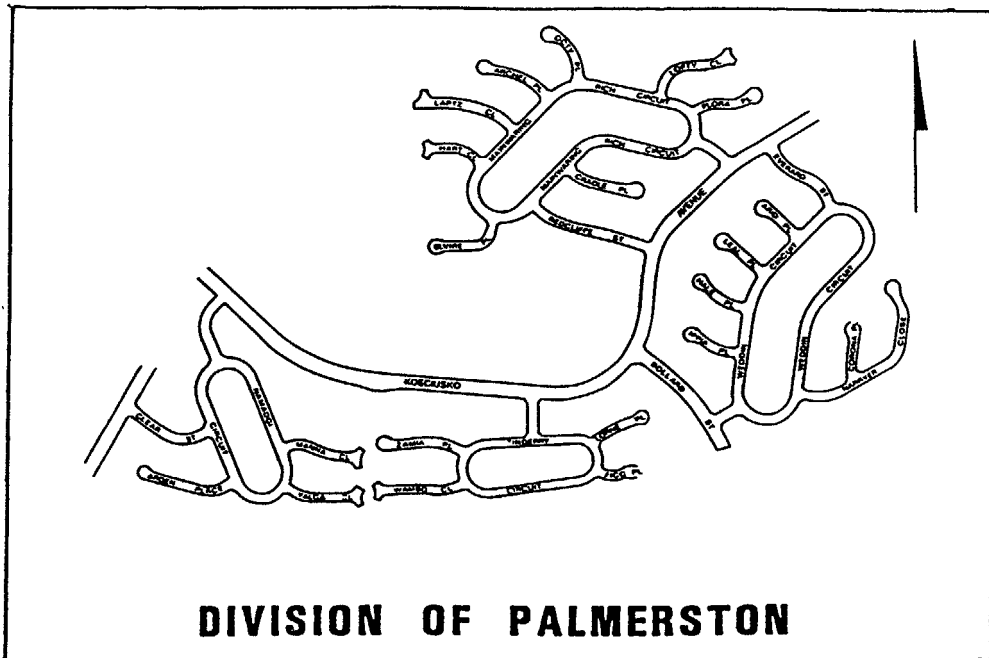

.....
Delegate's Initials

This is page three of Schedule 'A' to the Determination of the names of public places signed by the delegate of the Minister on the 7th day of December 1991.