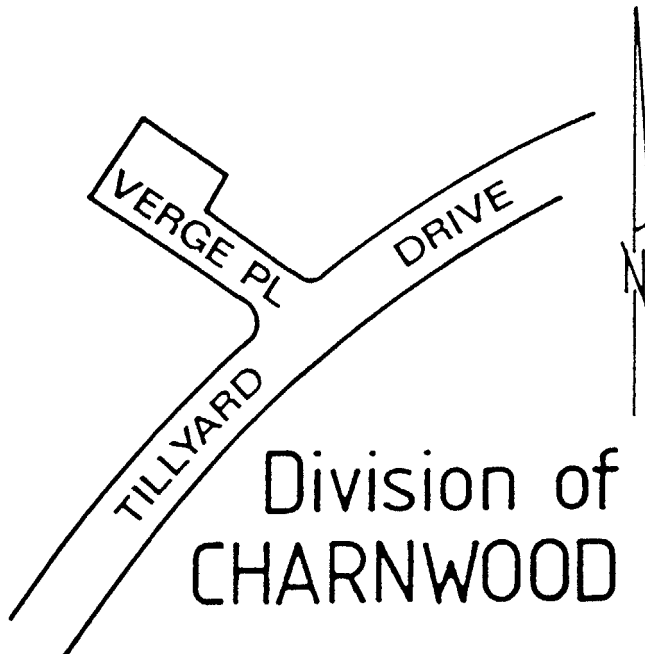

NAME	ORIGIN	SIGNIFICANCE
VERGE PLACE	John Verge (1782-1861)	Architect and pioneer settler.

.....
Delegate's Initials

This is page One of Schedule 'A' to the Determination of the names of public places
signed by the Delegate of the Minister on the 17th day of August 1992.