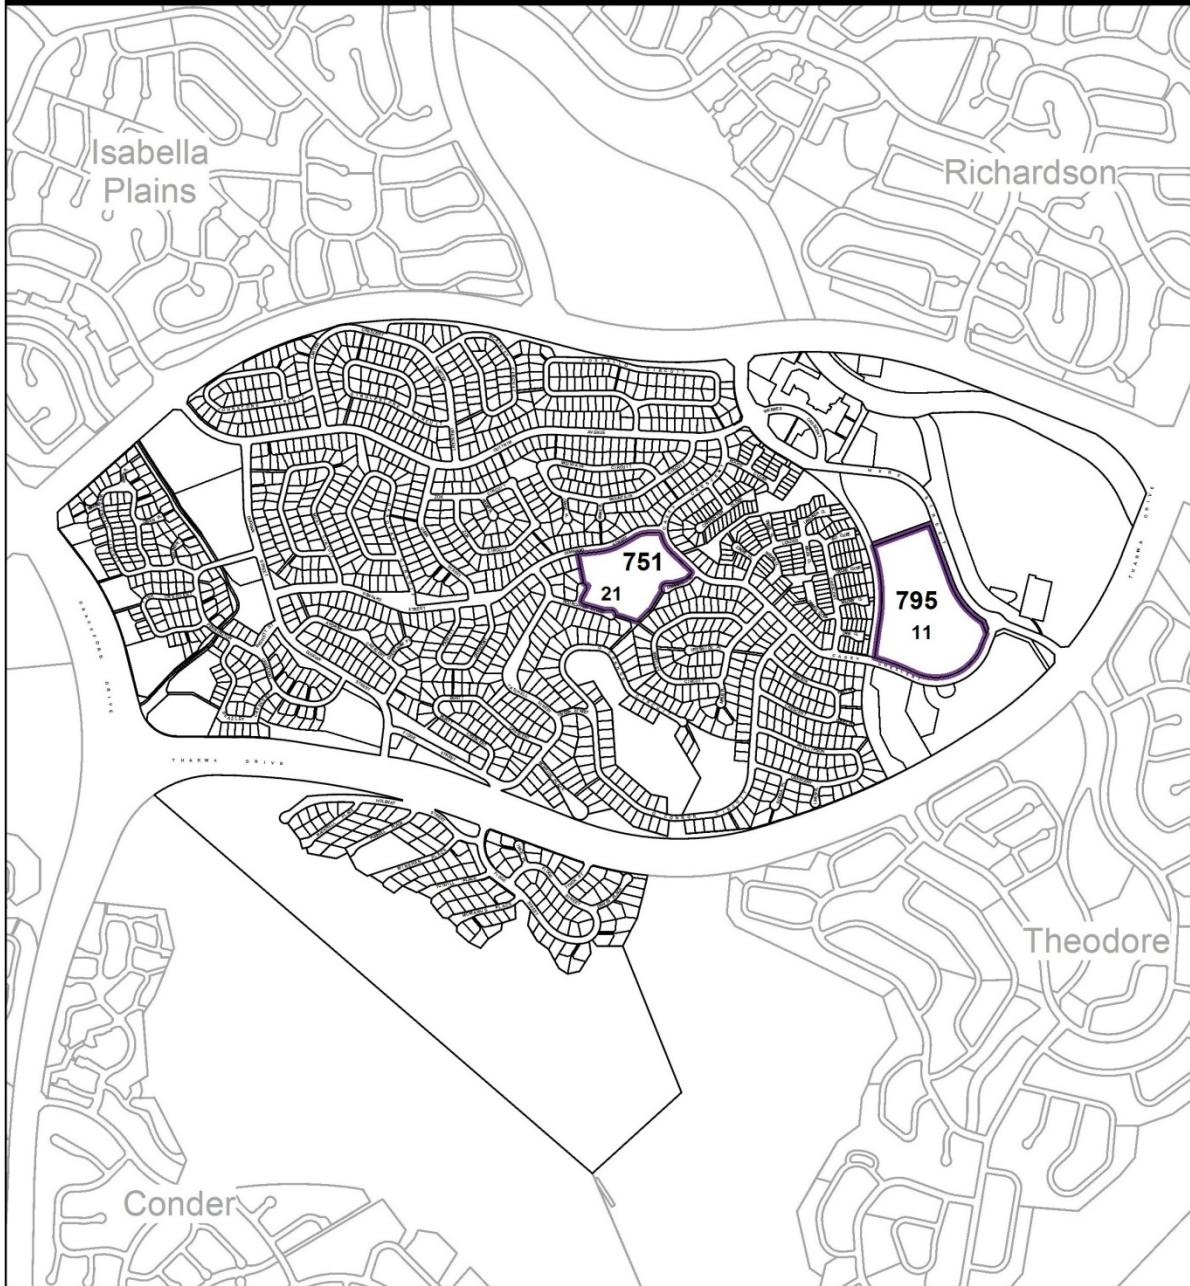

Calwell Precinct Code

Legend

Community Facility zoned sites where supportive Housing and retirement village are prohibited
Refer community facility zone development table