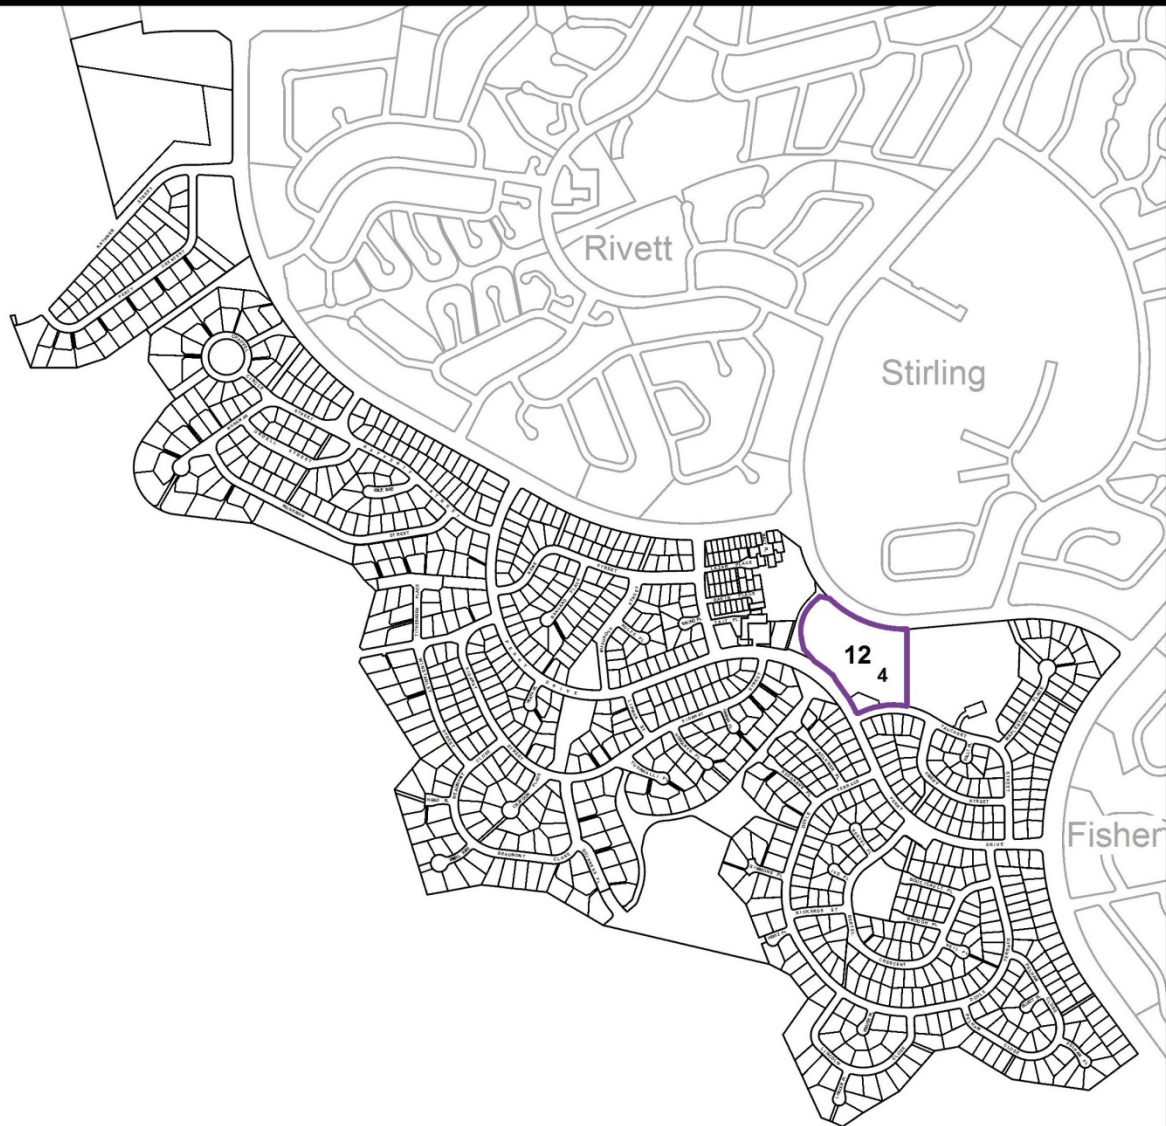

Chapman Precinct Code

Legend

Community Facility zoned sites where supportive
Housing and retirement village are prohibited
Refer community facility zone development table