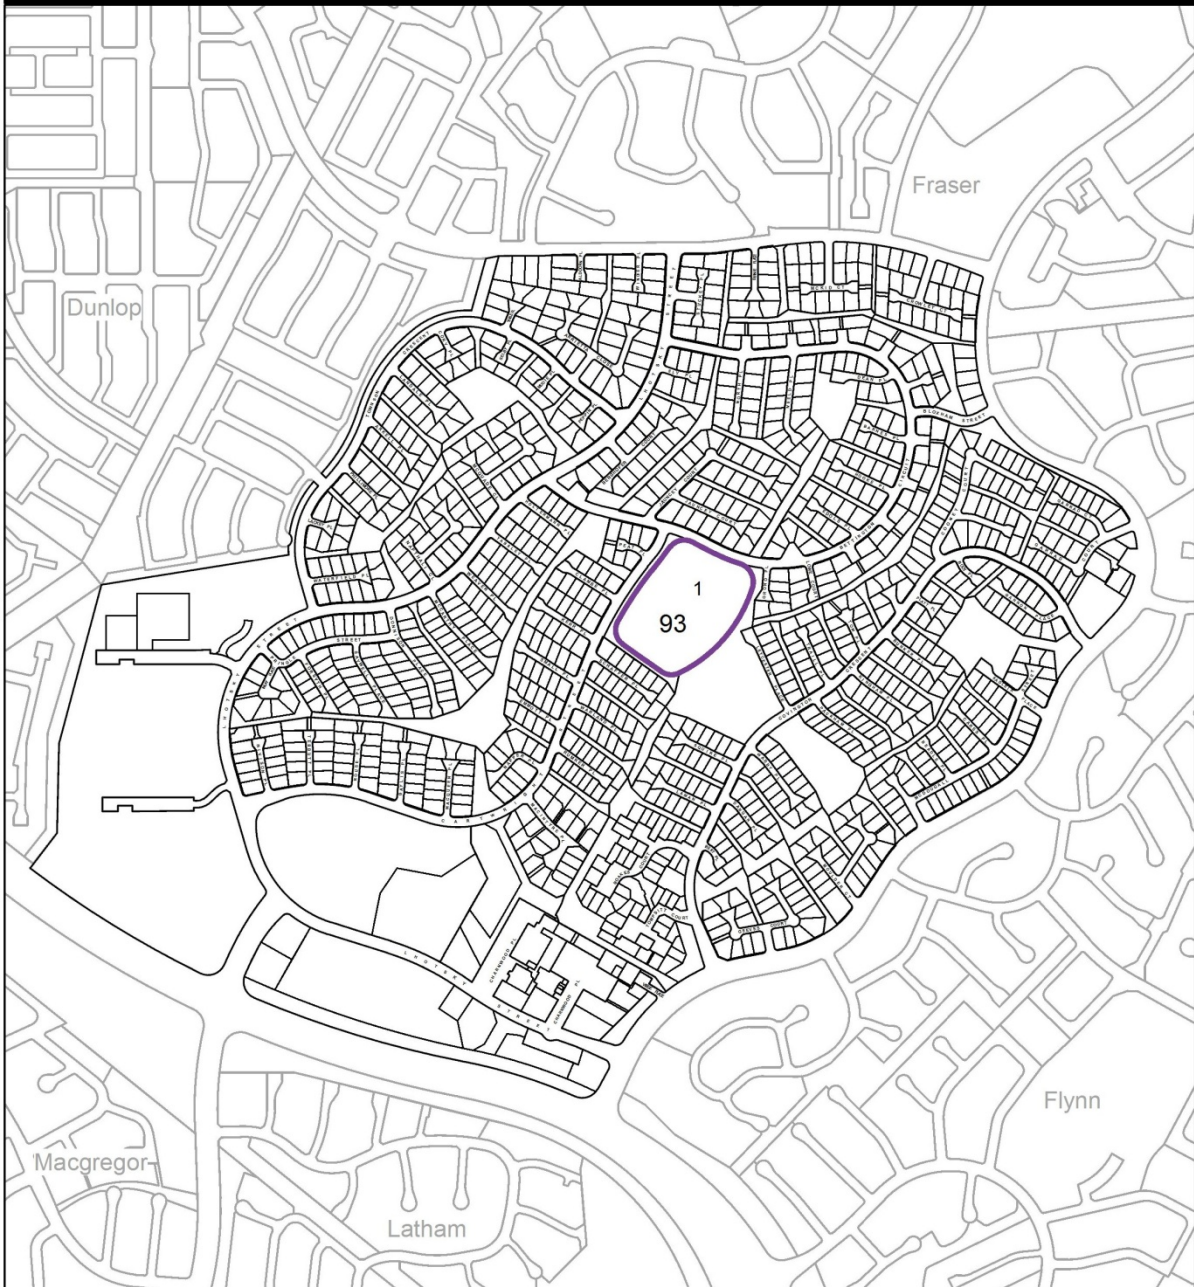

Charnwood Precinct Code

Legend

Community Facility zoned sites where supportive Housing and retirement village are prohibited
Refer community facility zone development table