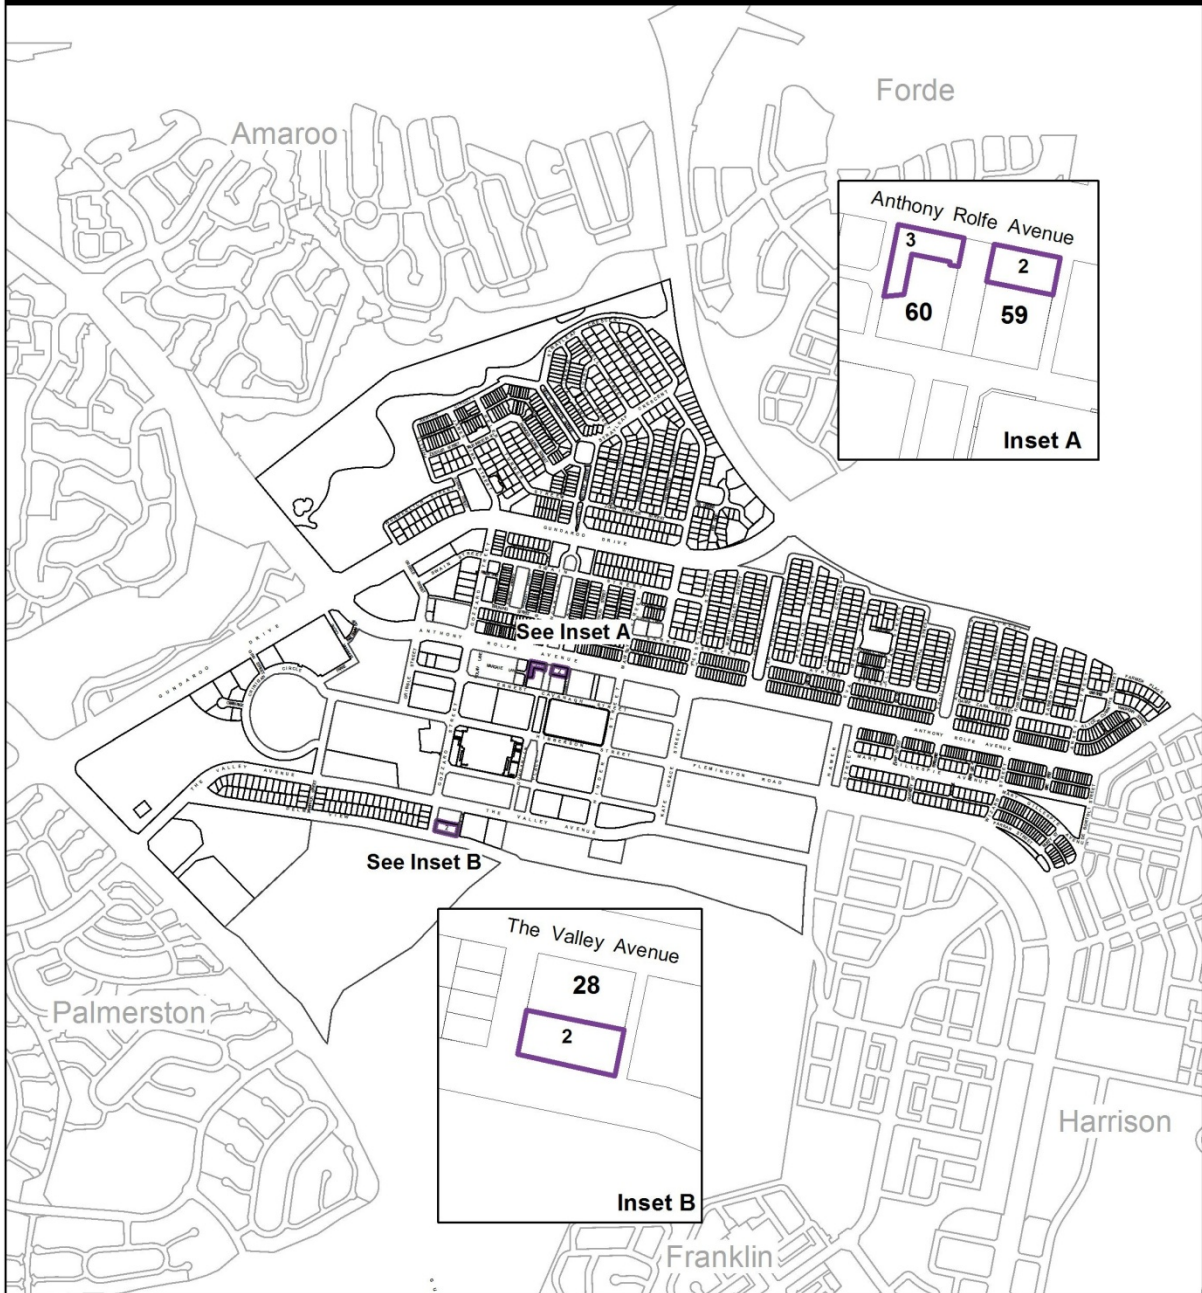

# Gungahlin Precinct Code

## Legend

Community Facility zoned sites where supportive Housing and retirement village are prohibited  
Refer community facility zone development table