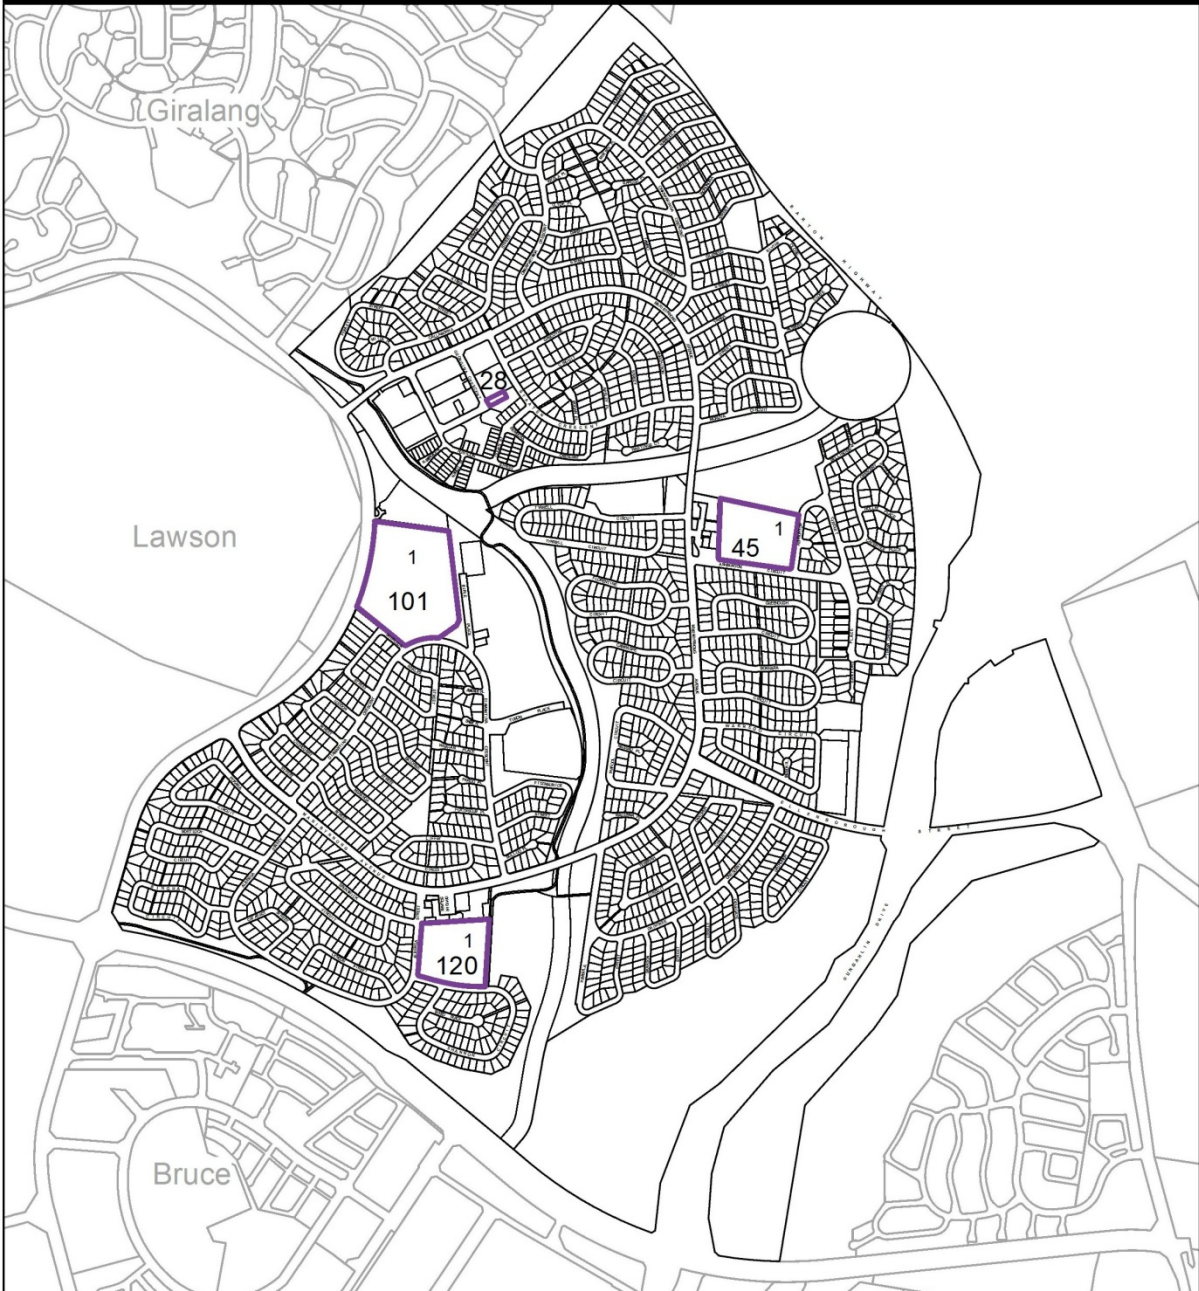

# Kaleen Precinct Code

## Legend

Community Facility zoned sites where supportive  
Housing and retirement village are prohibited  
Refer community facility zone development table