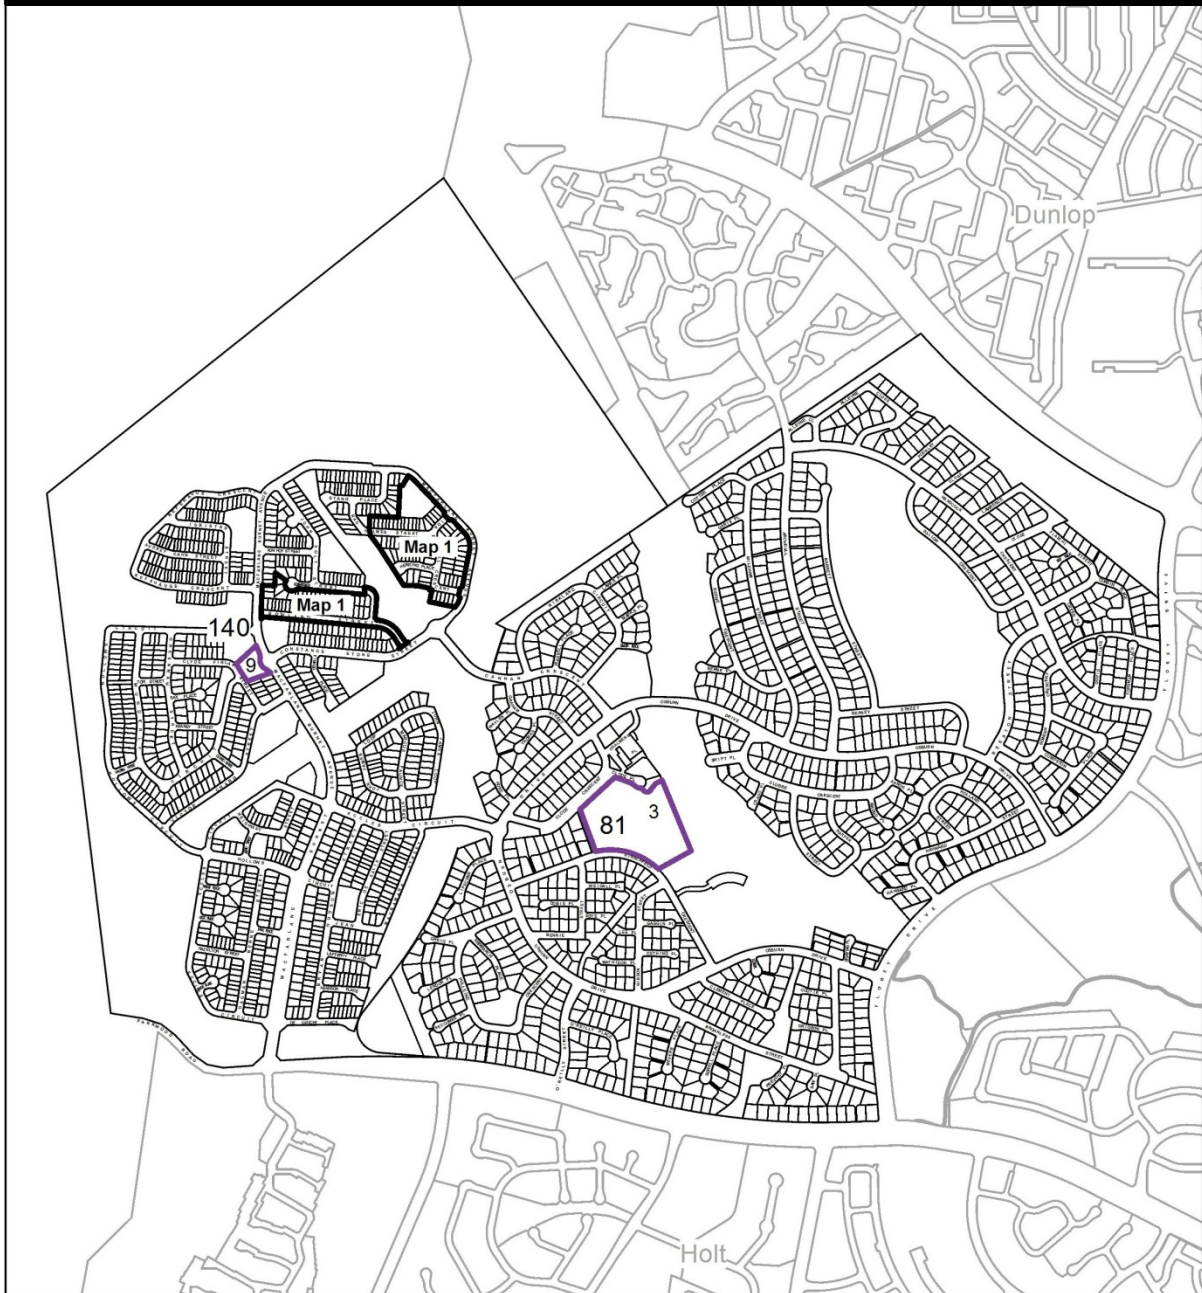

Macgregor Precinct Code - Index Map

Legend

Map 1 See Map 1

 Community Facility zoned sites where supportive Housing and retirement village are prohibited
Refer community facility zone development table

Macgregor Precinct Code - Map 1

Legend

Extent of Map 2

Mid sized block provisions are located in the single dwelling housing development code

● Blocks $>500\text{m}^2$ $\leq 550\text{m}^2$ - subject to mid sized block provisions

Side setback-boundary 2

Note: Macgregor West concept plan covers the suburb of Macgregor