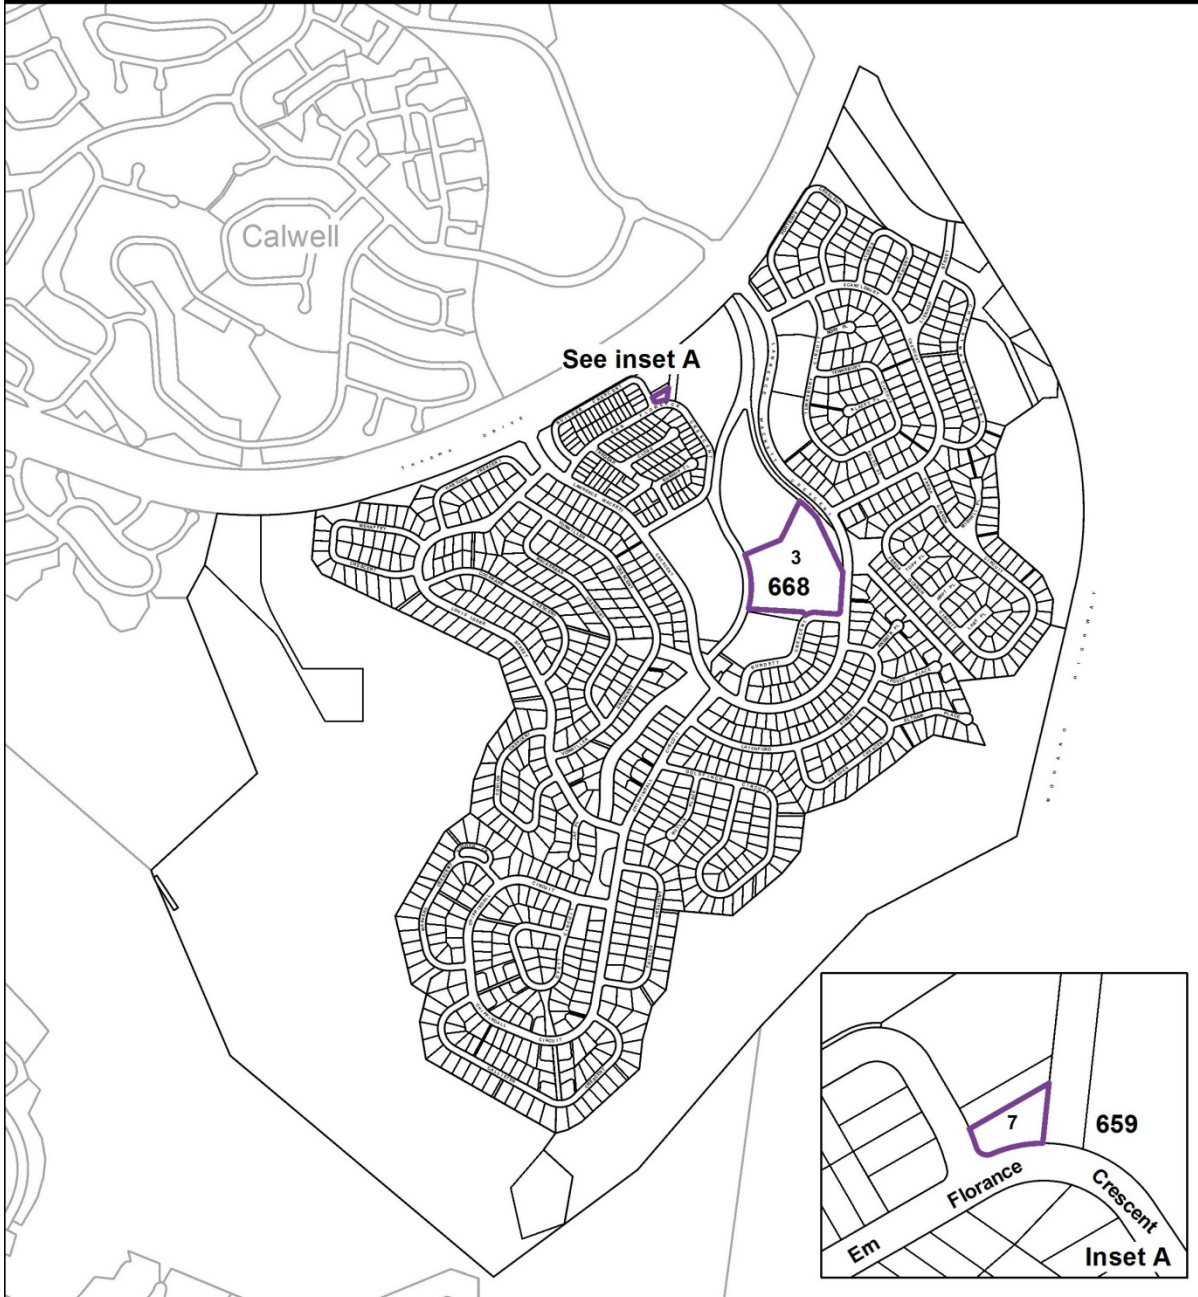

Theodore Precinct Code

Legend

-  Community Facility zoned sites where supportive Housing and retirement village are prohibited
Refer community facility zone development table