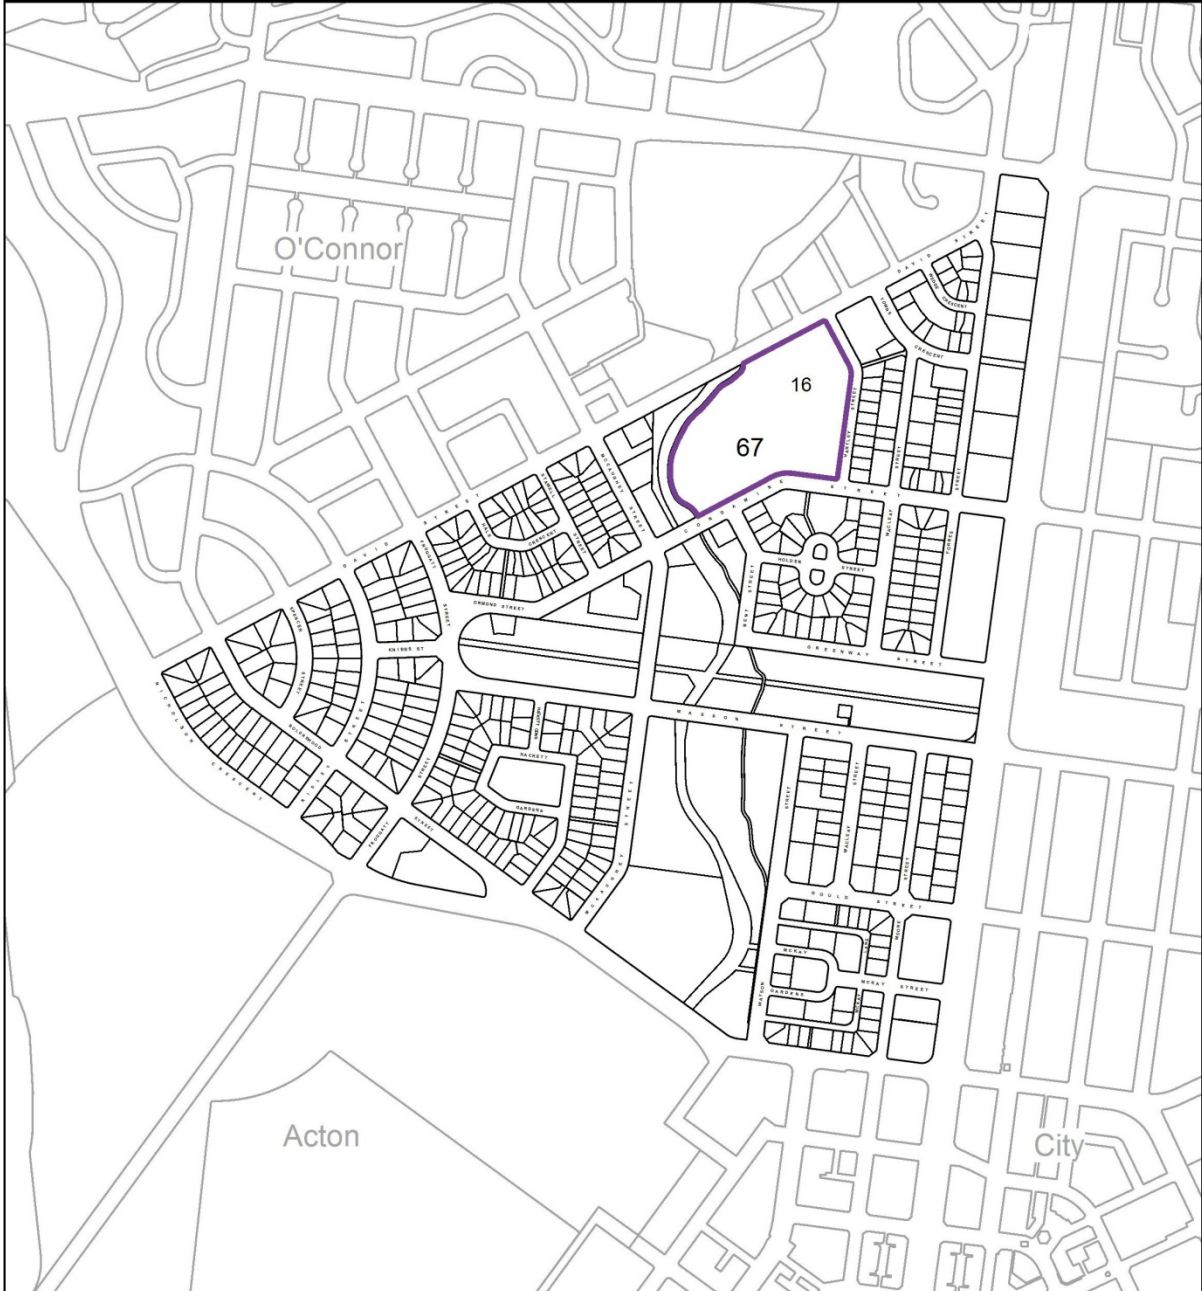

Turner Precinct Code

Legend

Community Facility zoned sites where supportive Housing and retirement village are prohibited
Refer community facility zone development table