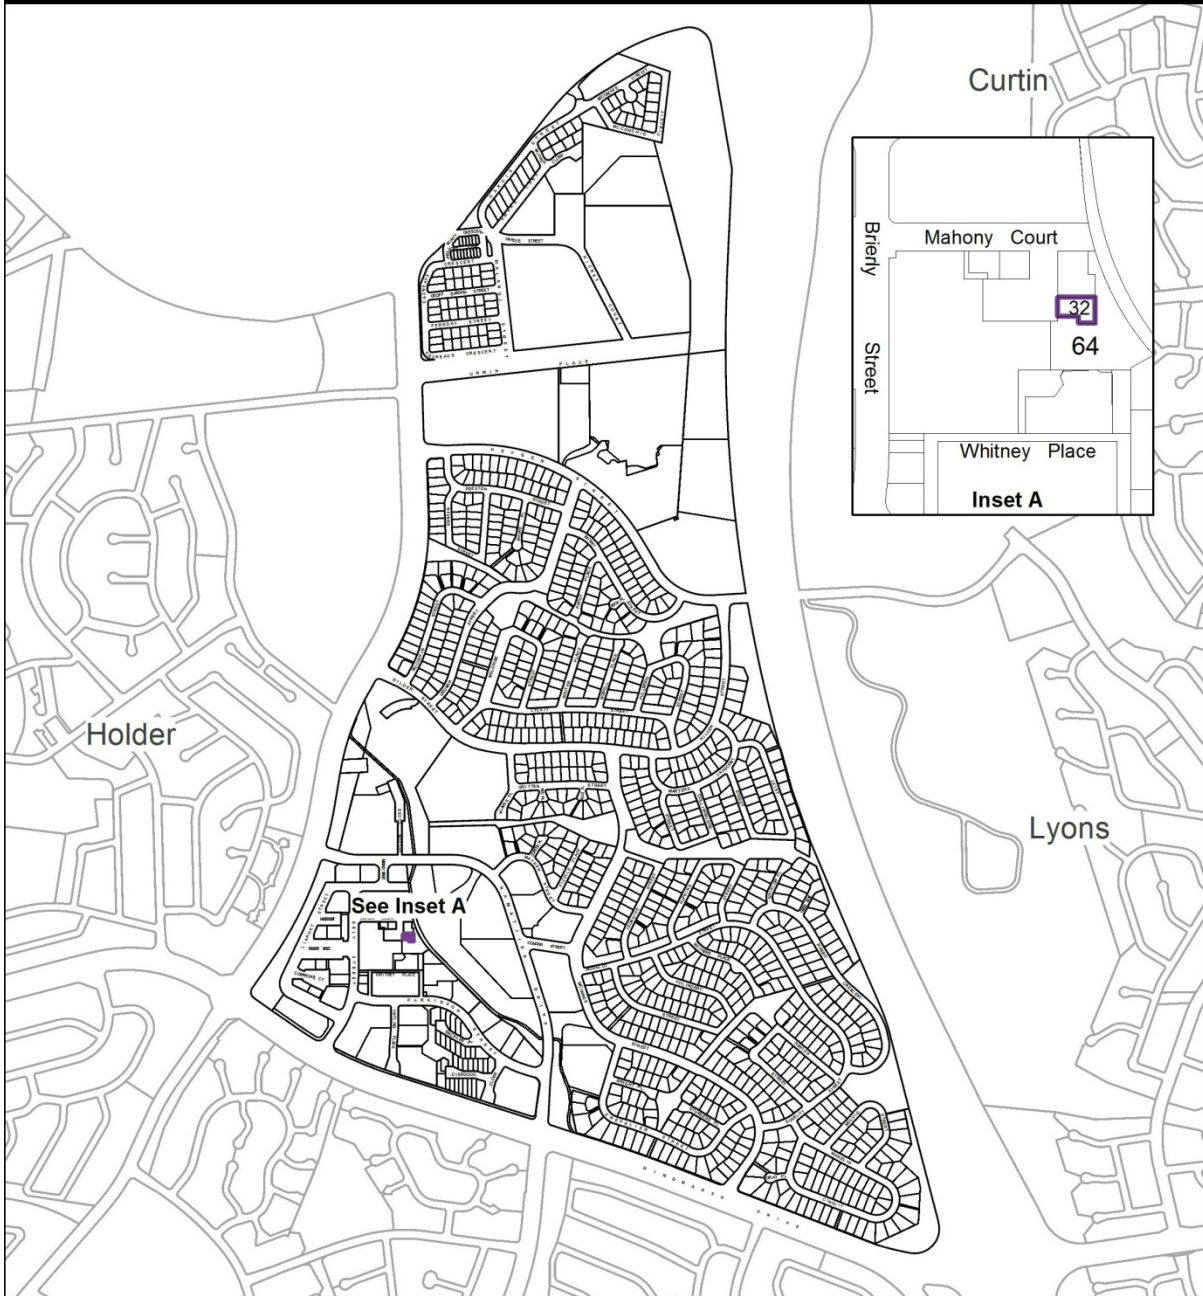

Weston Precinct Code

Legend

Community Facility zoned sites where supportive Housing and retirement village are prohibited
Refer community facility zone development table