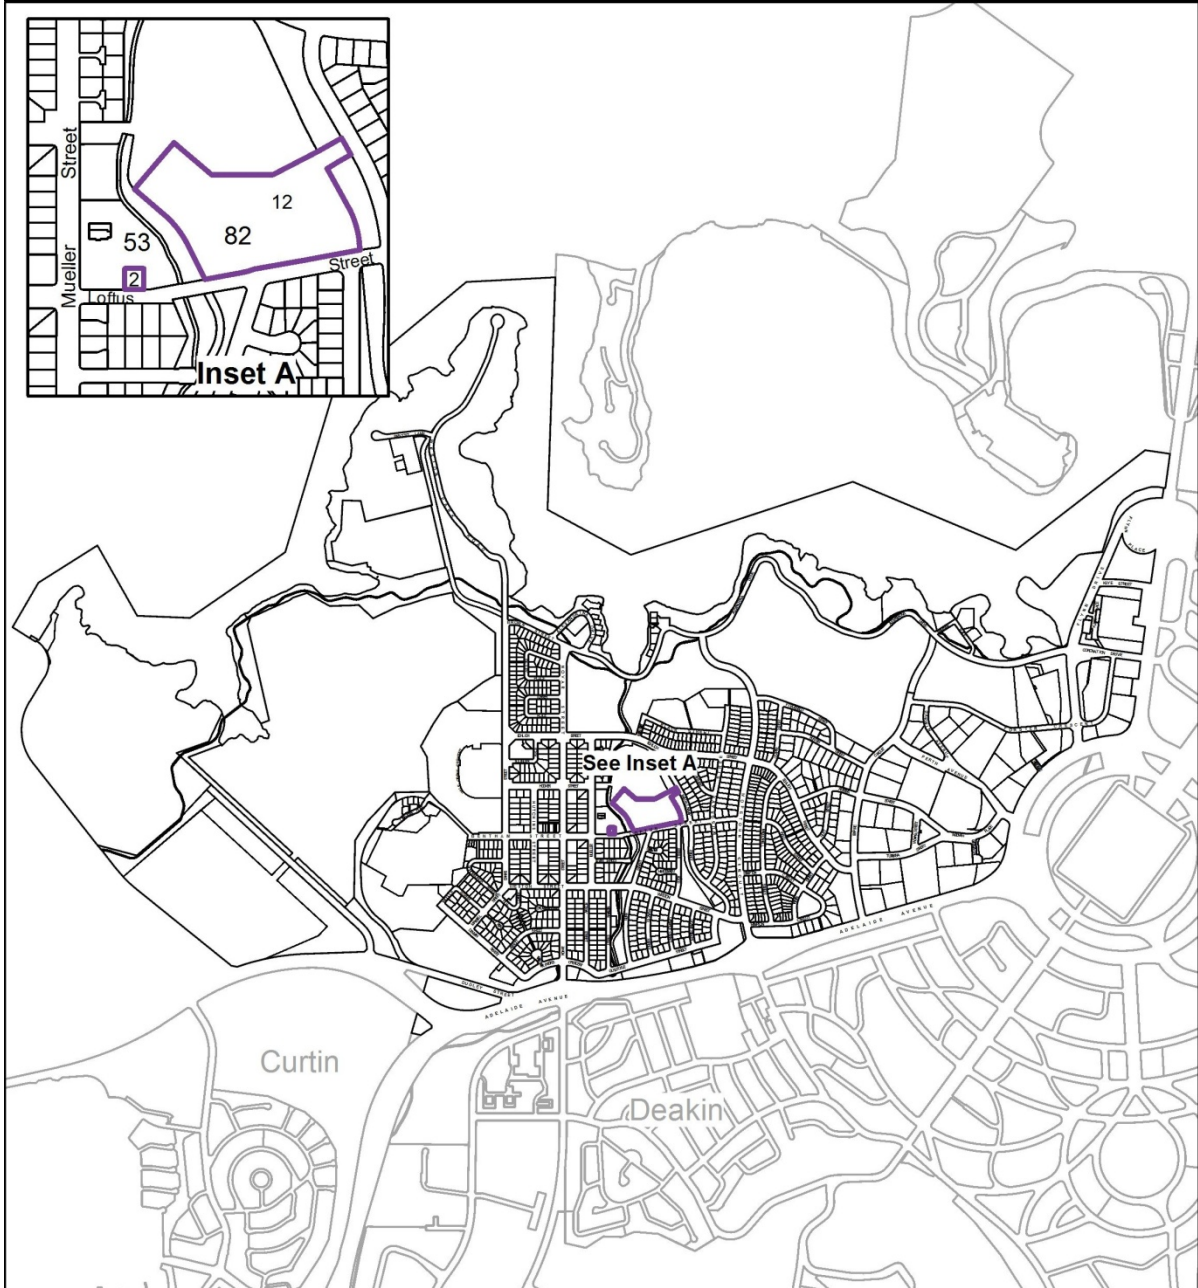

Yarralumla Precinct Code

Legend

Community Facility zoned sites where supportive housing and retirement village are prohibited
Refer community facility zone development table