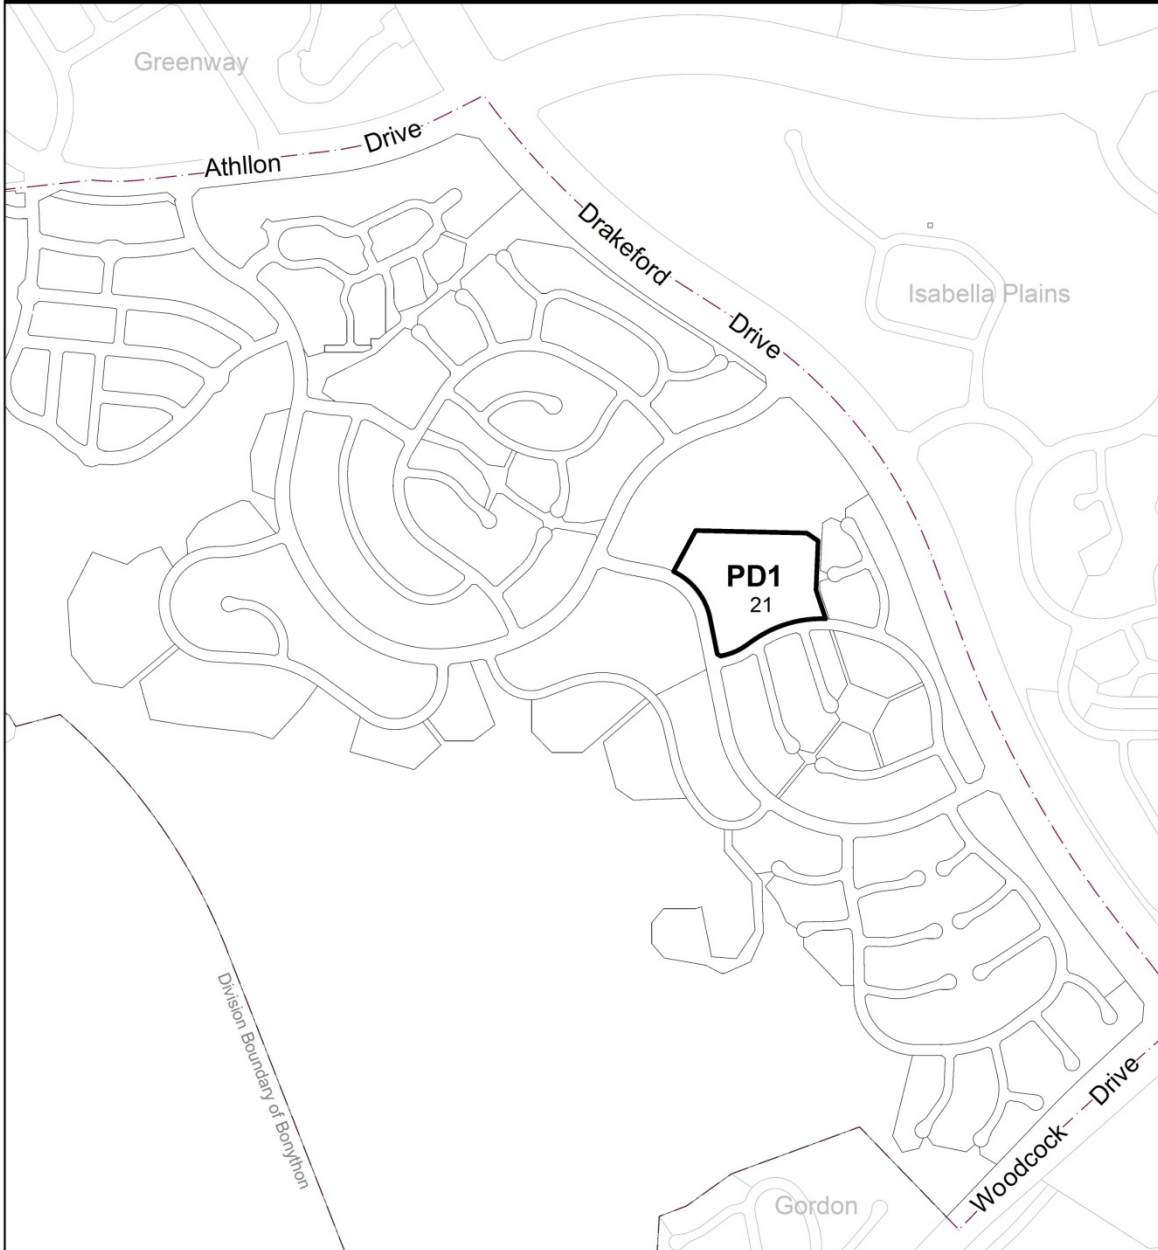

ACT

Government

Environment and
Sustainable Development

Bonython Precinct Map

This page is intentionally blank.

Bonython Precinct Map

PDn Additional prohibited development see Part A

Assessment Tracks

The following tables identify the additional prohibited development and additional merit track development for blocks and parcels shown in the Bonython Precinct Map (identified as PDn or MTn). Development that is exempt from requiring development approval, other prohibited development and the minimum assessment track applicable to each development proposal is set out in the relevant zone development table.

The following table constitutes part of the relevant zone development table.

Table 1 – Additional prohibited development

Additional prohibited development		
Suburb precinct map label	Zone	Development
PD1	CFZ	<i>retirement village</i> <i>supportive housing</i>