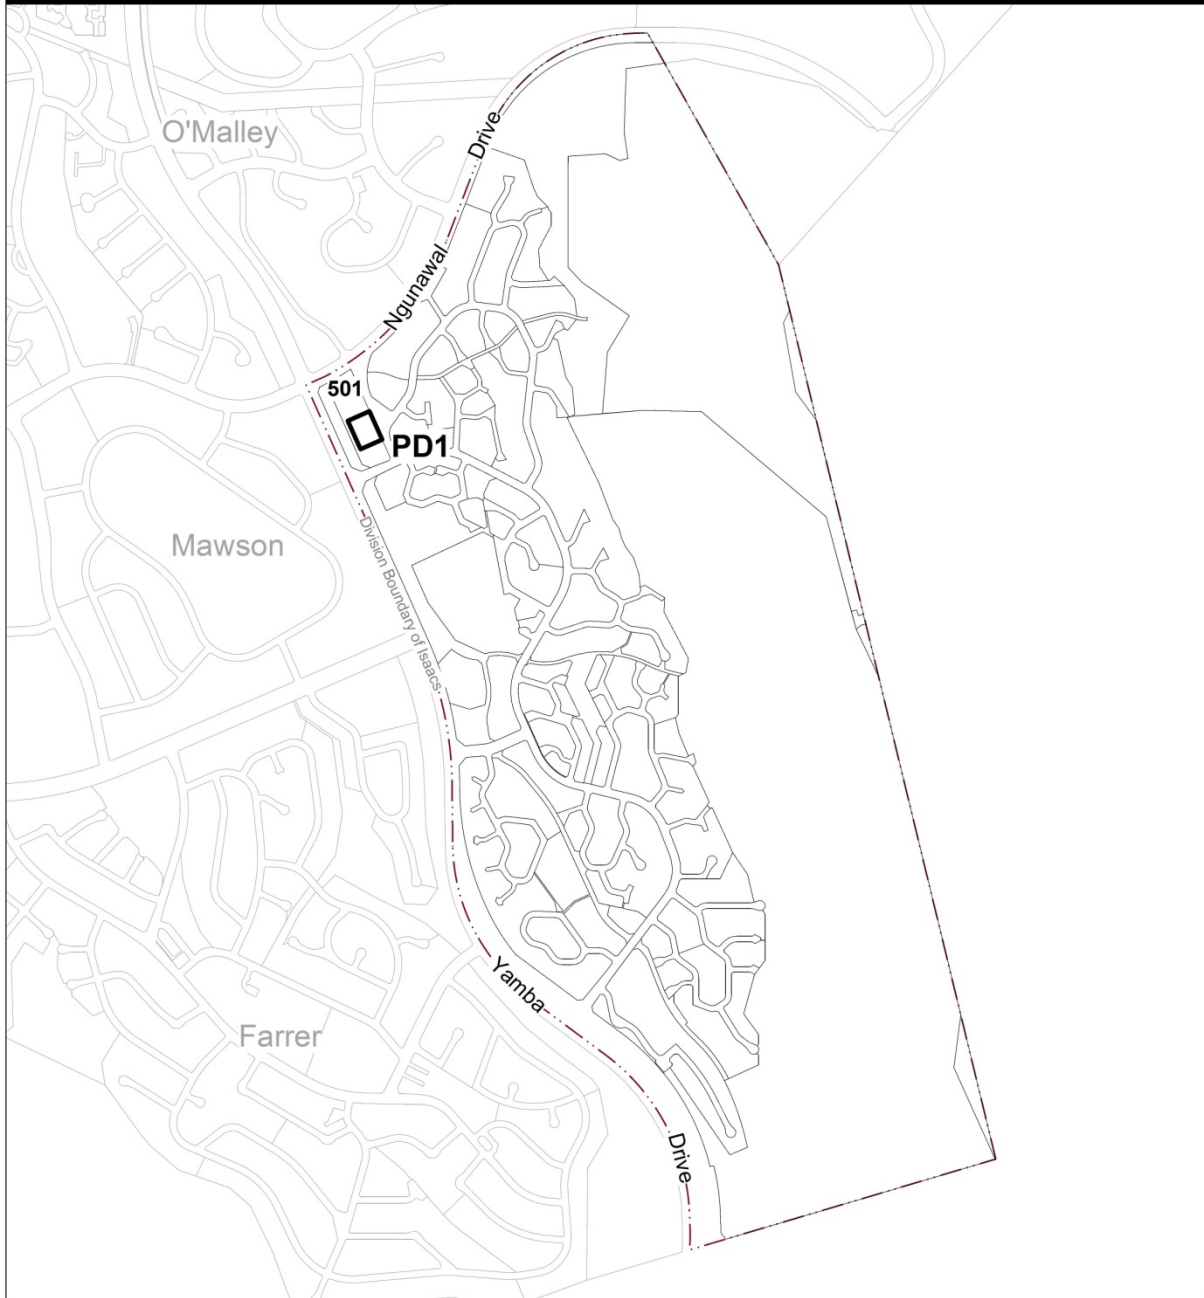

ACT

Government

Environment and
Sustainable Development

Isaacs Precinct Map

This page is intentionally blank

Isaacs Precinct Map

Additional prohibited development applies see Table 1

Assessment Tracks

The following tables identify the additional prohibited development and additional merit track development for blocks and parcels shown in the Isaacs Precinct Map (identified as PDn or MTn). Development that is exempt from requiring development approval, other prohibited development and the minimum assessment track applicable to each development proposal is set out in the relevant zone development table.

The following table constitutes part of the relevant zone development table.

Table 1 – Additional prohibited development

Additional prohibited development		
Suburb precinct map label	Zone	Development
PD1	CFZ	<i>retirement village</i> <i>supportive housing</i>