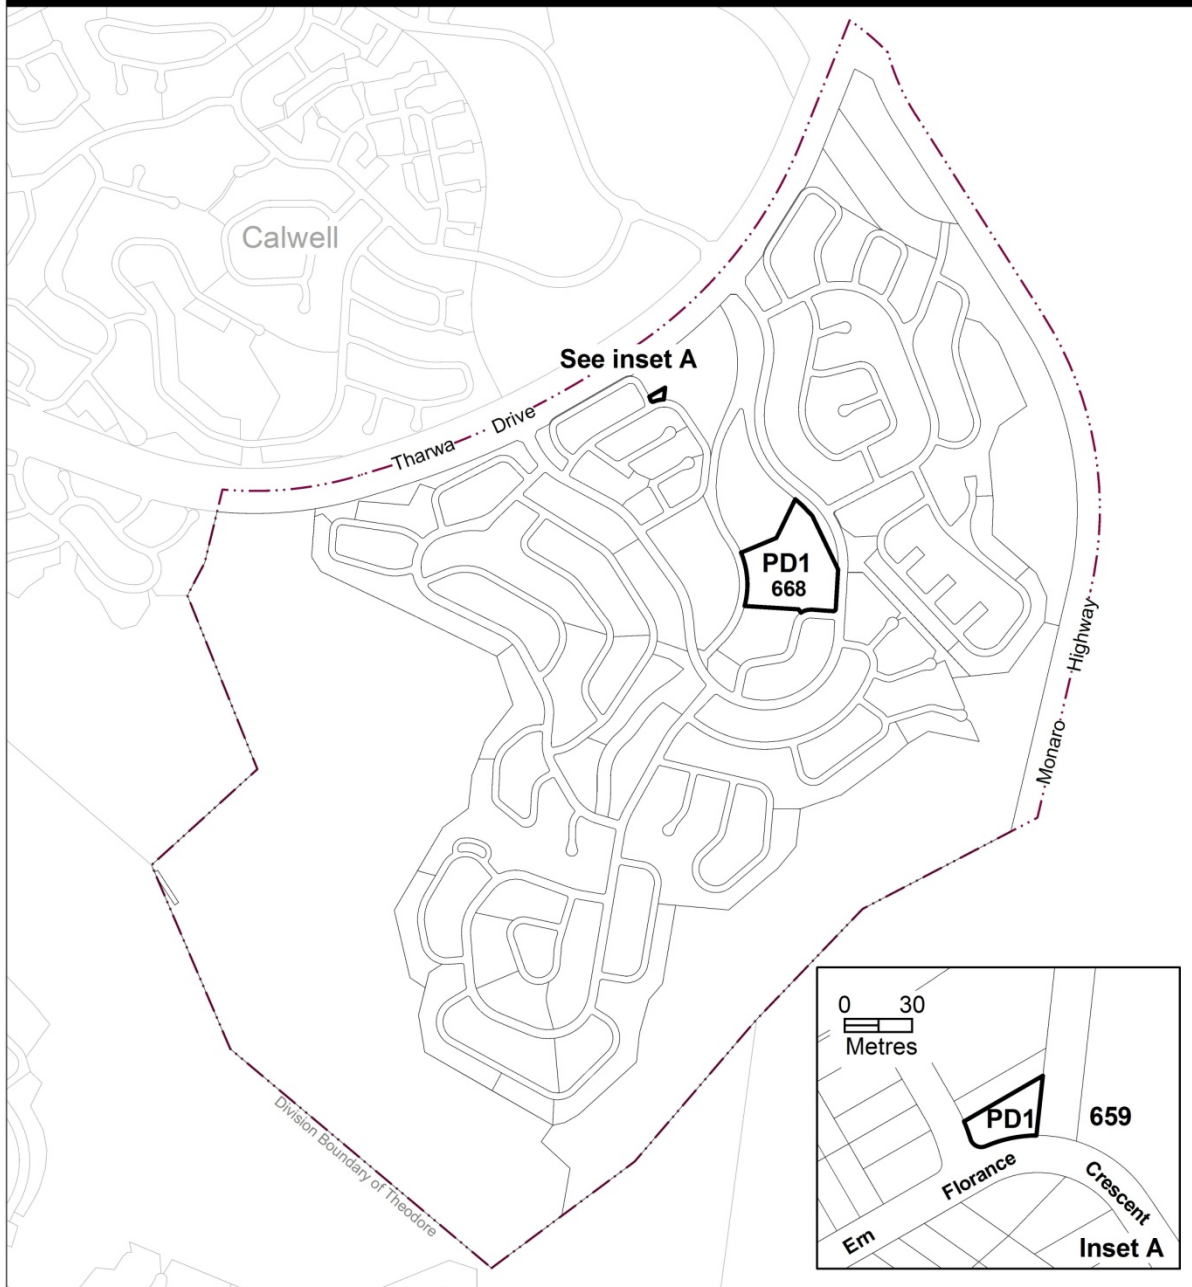

## Theodore Precinct Map

*This page is intentionally blank*

# Theodore Precinct Map

**PDn** Additional prohibited development applies see Table 1

# Assessment Tracks

The following tables identify the additional prohibited development and additional merit track development for blocks and parcels shown in the Theodore Precinct Map (identified as PDn or MTn). Development that is exempt from requiring development approval, other prohibited development and the minimum assessment track applicable to each development proposal is set out in the relevant zone development table.

The following table constitutes part of the relevant zone development table.

**Table 1 – Additional prohibited development**

Additional prohibited development		
Suburb precinct map label	Zone	Development
PD1	CFZ	<i>retirement village</i> <i>supportive housing</i>