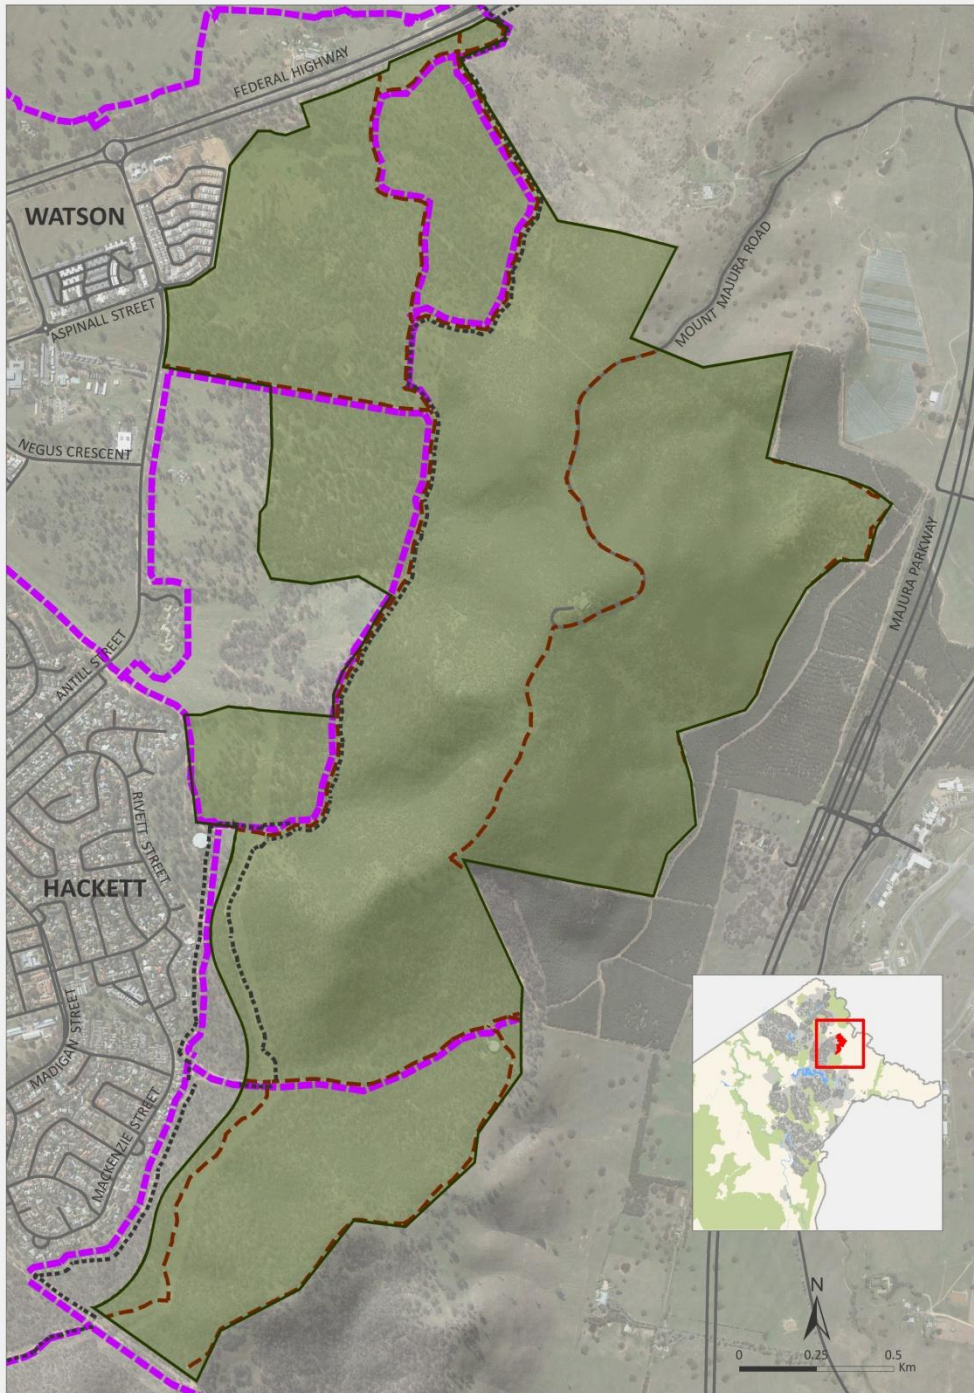

3 Application

This instrument applies to an area reserved in the Territory Plan as a nature reserve and identified in the map in the schedule as the Mount Majura Nature Reserve (Reserve).

4 Declaration

I, reasonably believing that certain activities if carried out on Mount Majura Nature Reserve may have a negative impact on the reserve, declare that in the Reserve:

Dr Annie Lane
Conservator of Flora and Fauna
10 June 2015

SCHEDULE ACTIVITIES DECLARATION

Column 1		Column 2	
PROHIBITED ACTIVITIES		RESTRICTED ACTIVITIES	
NO CAMPING		DOGS ON LEASH	
NO FIRES		EQUESTRIAN ACTIVITIES Allowed on marked equestrian trails only (see map)	
NO FIREWOOD COLLECTION		MOUNTAIN BIKE RIDING/CYCLING On marked Centenary Trail, management trails and sealed roads (see map) and signposted trails	
NO MOTORISED VEHICLES		ENVIRONMENT VOLUNTEER ACTIVITIES May be conducted only in accordance with approved volunteer works programs	

MAP

MOUNT MAJURA NATURE RESERVE

- Nature Reserve
- Equestrian trail
- Road
- Management trail
- Centenary Trail