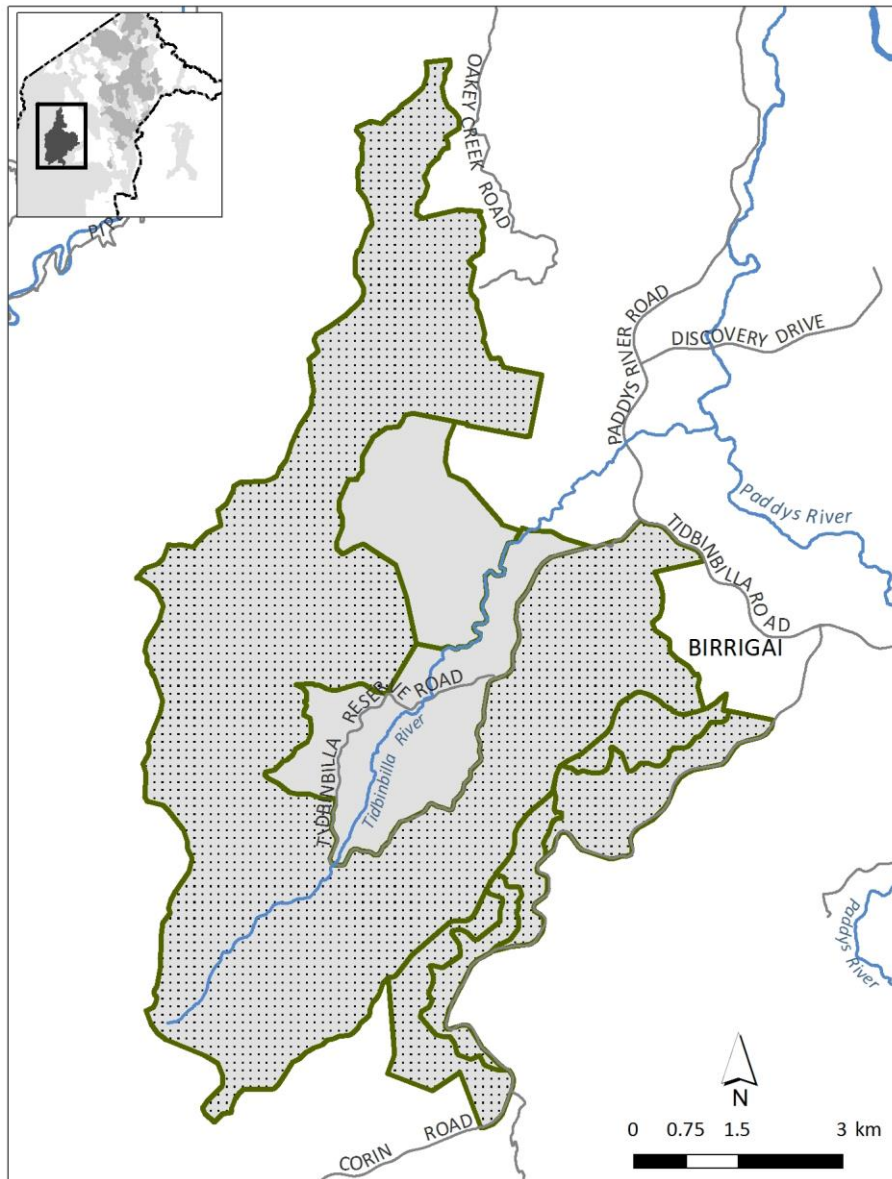

Schedule 2 Tidbinbilla Nature Reserve

(see sch 1 item 1)

MAP : TIDBINBILLA NATURE RESERVE

TIDBINBILLA NATURE RESERVE (Pb)

TIDBINBILLA SPECIAL PURPOSE RESERVE

Note: Numbers refer to block ID numbers

ACT Government Spatial Data from ACTMapi.act.gov.au
© Australian Capital Territory

Sealed Road

Watercourse

ACT
Government