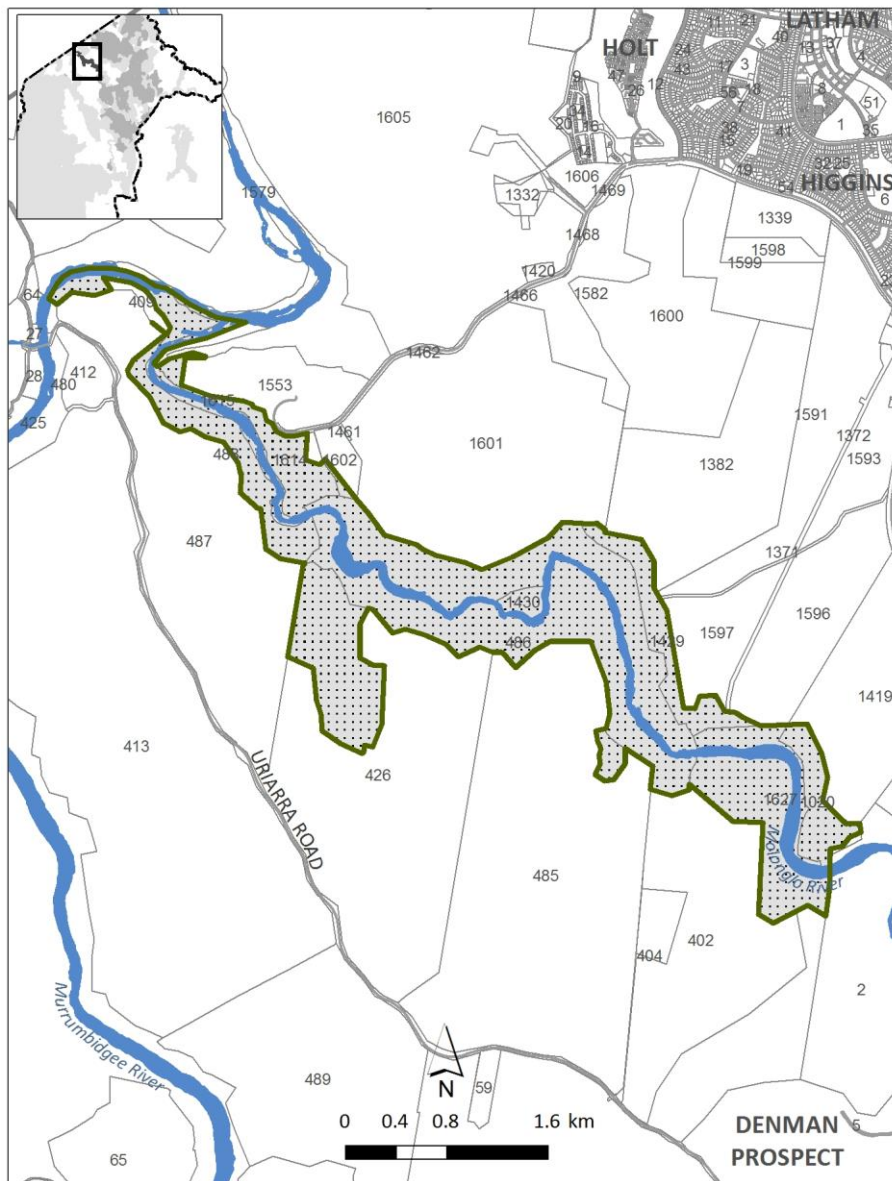

Scott Farquhar
Delegate of the Conservator of Flora and Fauna

21 November 2019

*Name amended under Legislation Act, s 60

Schedule 1 Closed reserves

(see s 3)

column1 item	column 2 reserve	column 3 times when public access is prohibited
1	The area identified in schedule 2 known as Tidbinbilla Nature Reserve	21 November 2019
2	The area identified in schedule 3 known as Lower Molonglo River Corridor	21 November 2019
3	The area identified in schedule 4 known as Molonglo Gorge Nature Reserve	21 November 2019
4	The area identified in schedule 5 known as Mulligans Flat Woodland Sanctuary	21 November 2019

 Sealed Road

 Watercourse

ACT
Government

Schedule 3 Lower Molonglo River Corridor

(see sch 1 item 2)

MAP : LOWER MOLONGLO RIVER CORRIDOR

 Nature Reserve (Pc)  Sealed Road  Watercourse

Note: Numbers refer to block ID numbers
ACT Government Spatial Data from ACTMapi.act.gov.au
© Australian Capital Territory