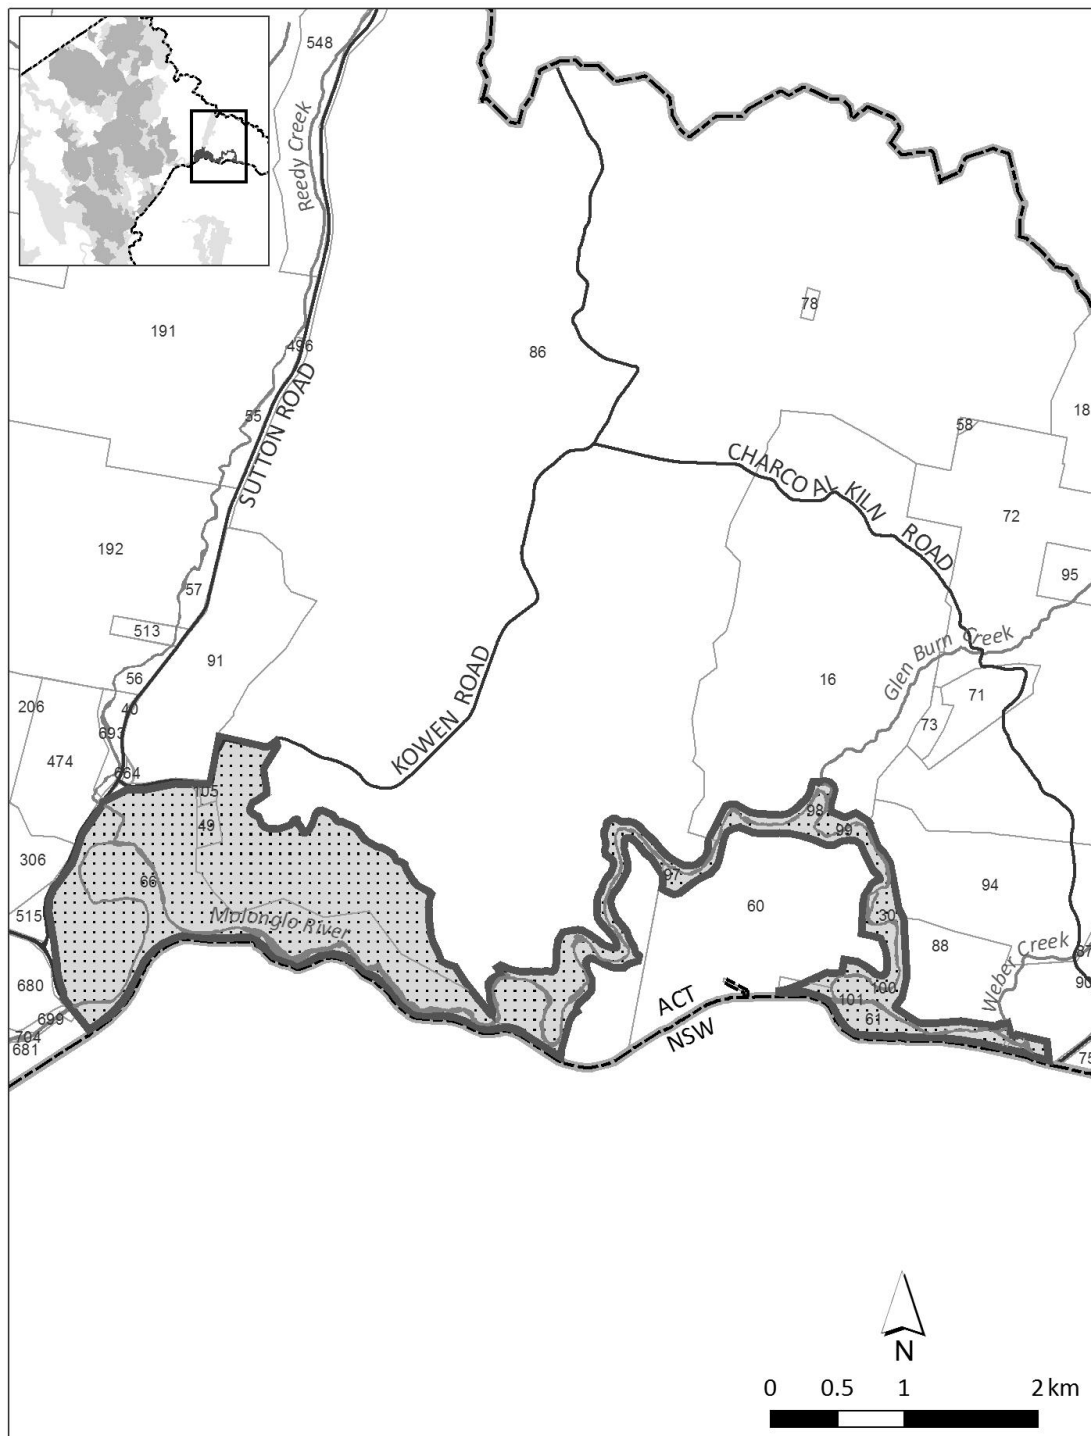

Schedule 4 Molonglo Gorge Nature Reserve

(see sch 1 item 3)

MAP : MOLONGLO GORGE NATURE RESERVE, KOWEN

- Nature Reserve (Pc)
- Sealed Road
- ACT/NSW border
- River / Creek

Note: Numbers refer to block ID numbers
Interactive maps are available at www.actmapl.act.gov.au