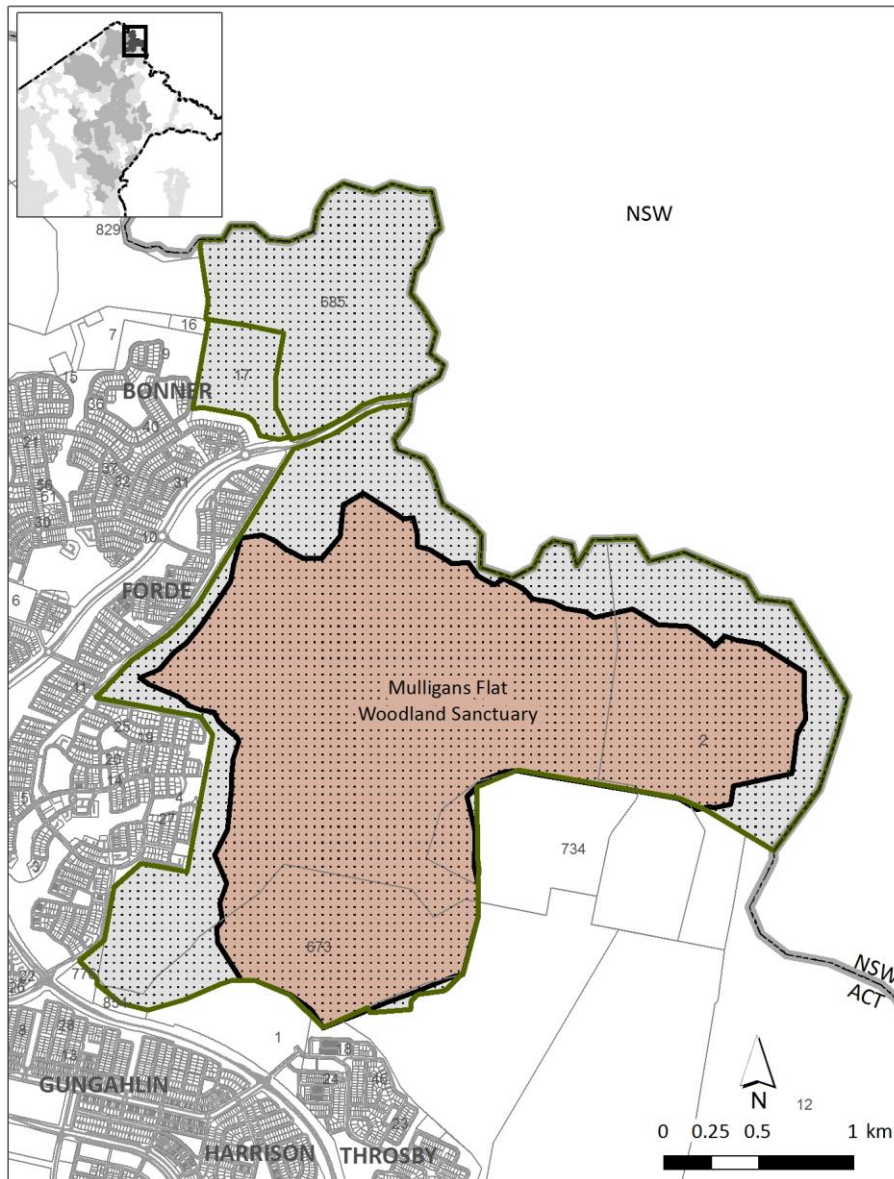

Schedule 5 Mulligans Flat Woodland Sanctuary

(see sch 1 item 4)

MAP : MULLIGANS FLAT WOODLAND SANCTUARY

Mulligans Flat Nature Reserve (Pc)
 Mulligans sanctuary fence
 Sealed Road

--- ACT/NSW border

Note: Numbers refer to block ID numbers